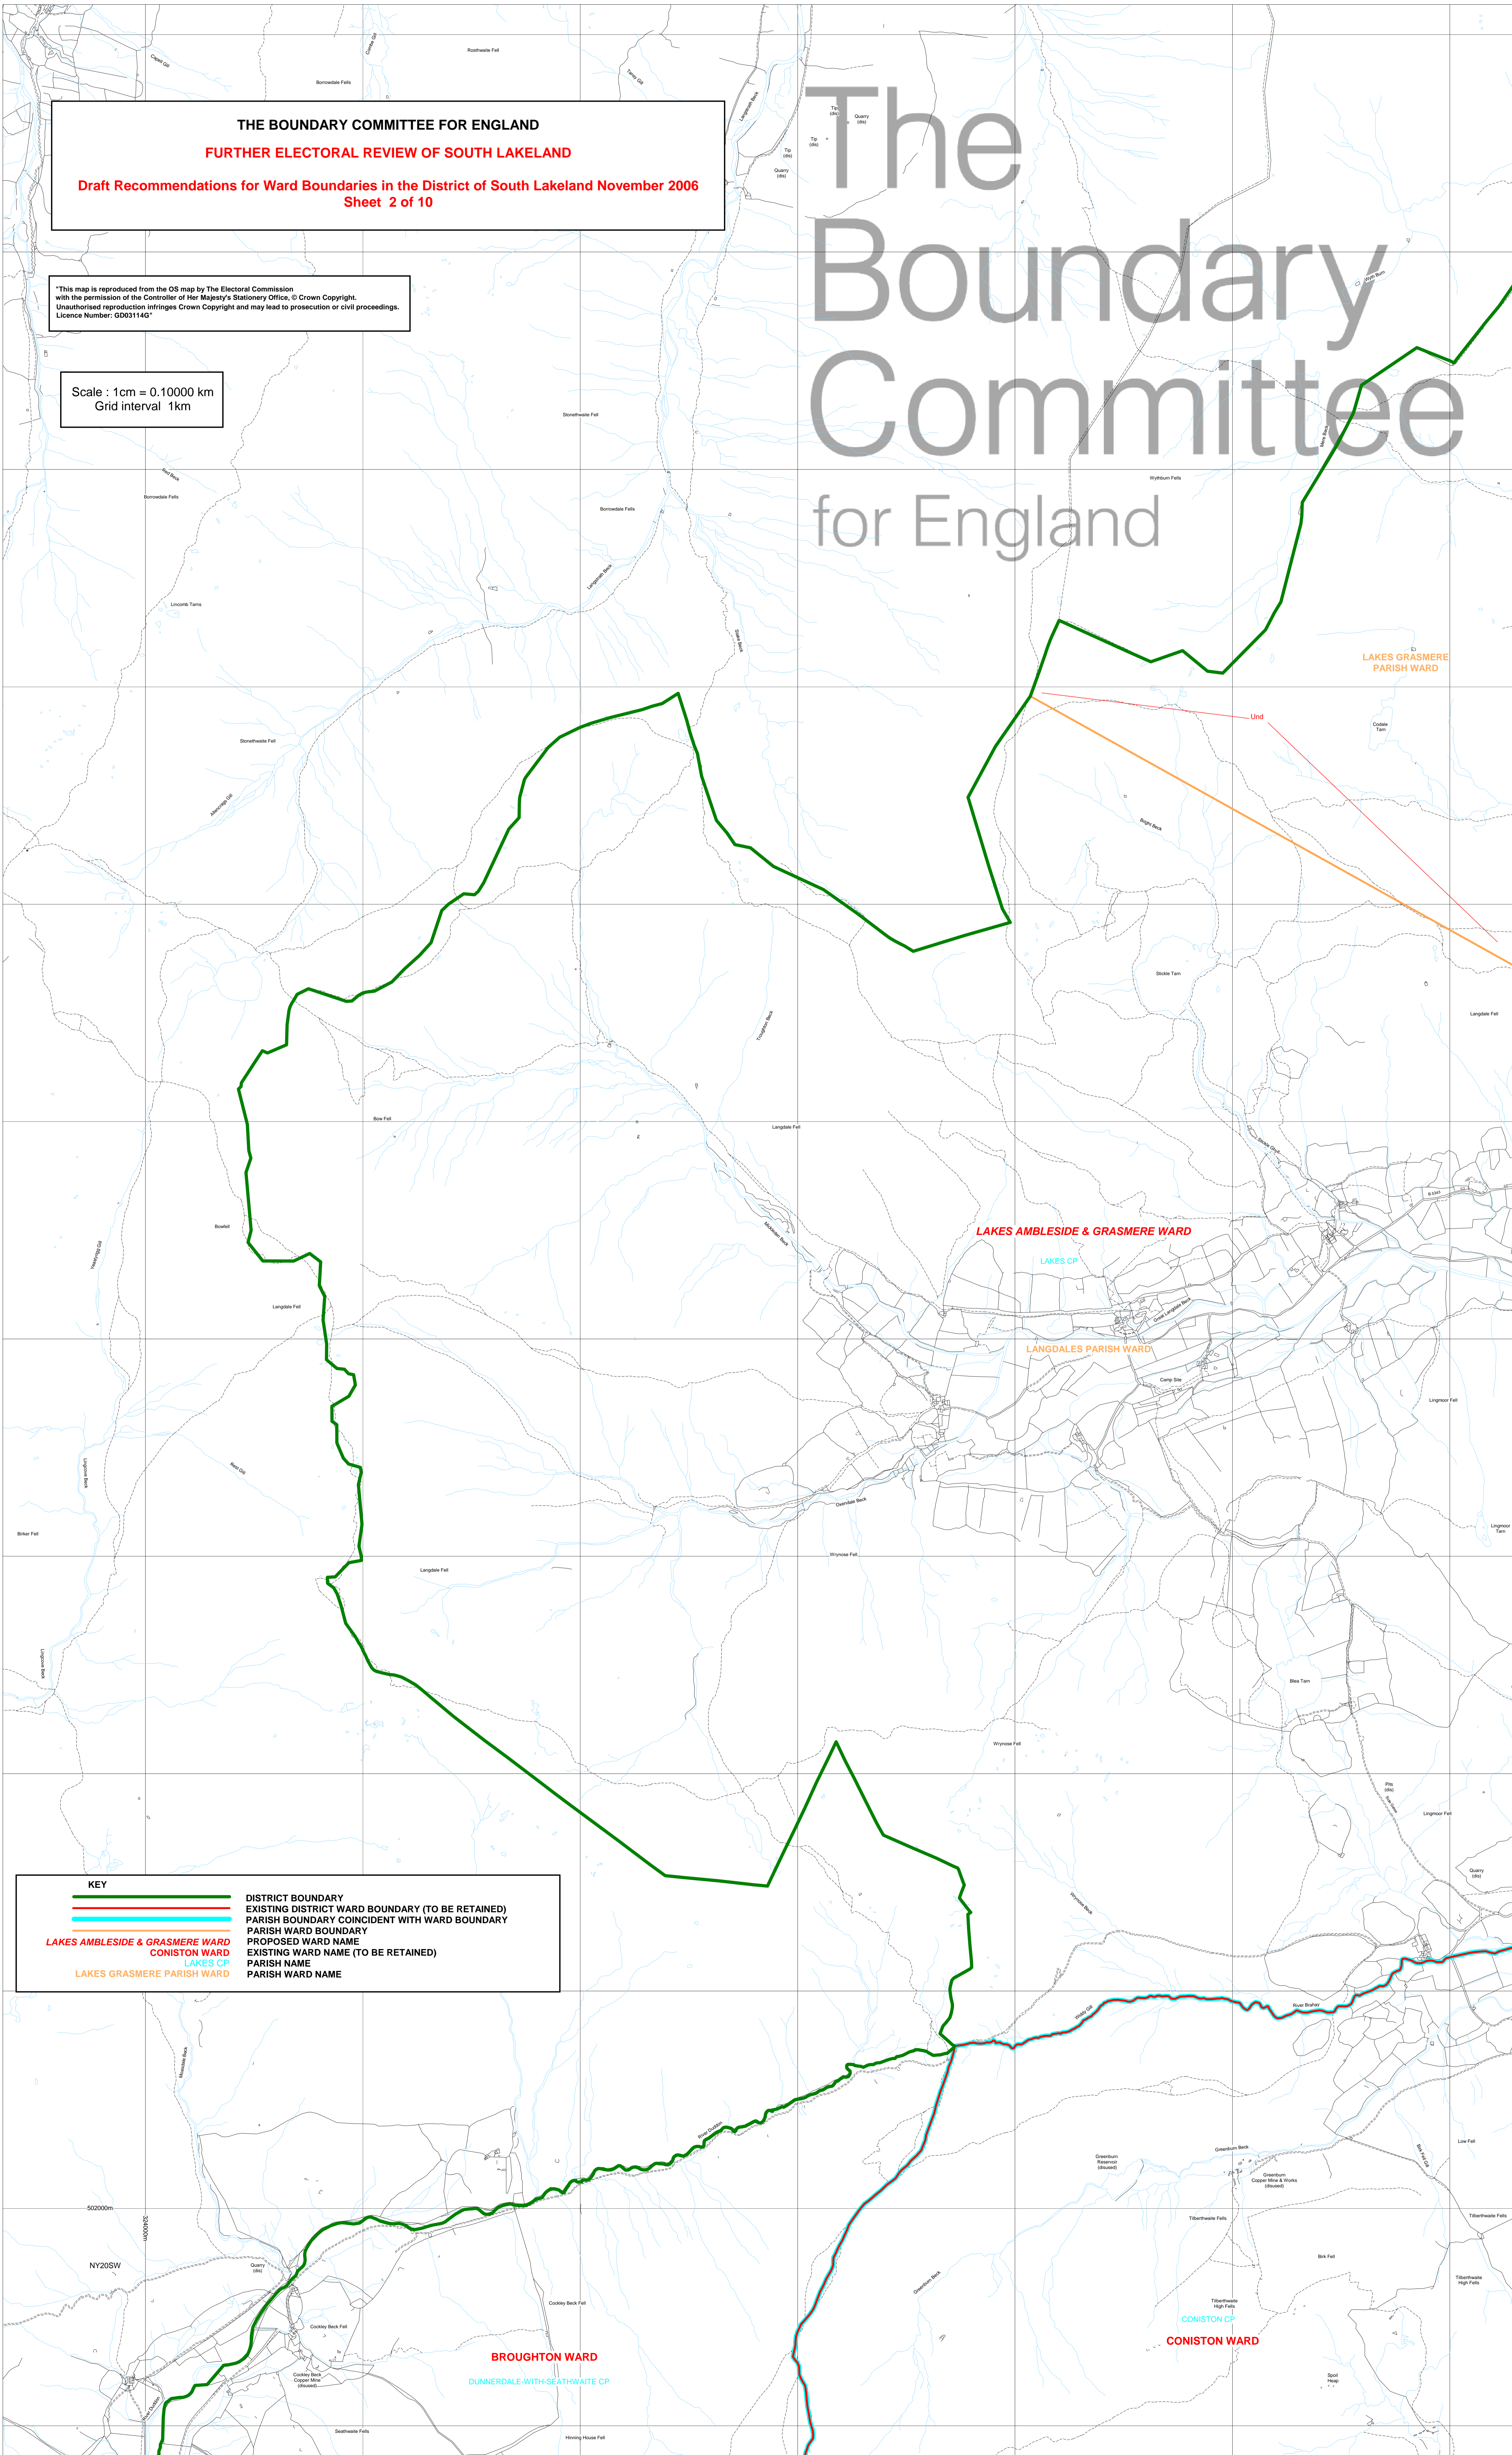

THE BOUNDARY COMMITTEE FOR ENGLAND
FURTHER ELECTORAL REVIEW OF SOUTH LAKELAND
Draft Recommendations for Ward Boundaries in the District of South Lakeland November 2006
Sheet 2 of 10

Scale : 1cm = 0.10000 km
Grid interval 1km

The Boundary Committee for England

KEY

- DISTRICT BOUNDARY
- EXISTING DISTRICT WARD BOUNDARY (TO BE RETAINED)
- PARISH BOUNDARY COINCIDENT WITH WARD BOUNDARY
- PARISH WARD BOUNDARY
- LAKES AMBLESIDE & GRASMERE WARD PROPOSED WARD NAME
- CONISTON WARD EXISTING WARD NAME (TO BE RETAINED)
- LAKES GRASMERE PARISH WARD PARISH NAME

LAKES AMBLESIDE & GRASMERE WARD

LAKES CP

LANGDALES PARISH WARD

LAKES GRASMERE PARISH WARD

BROUGHTON WARD

DUNNERDALE-WITH-SEATHWAITE CP

CONISTON WARD

CONISTON CP