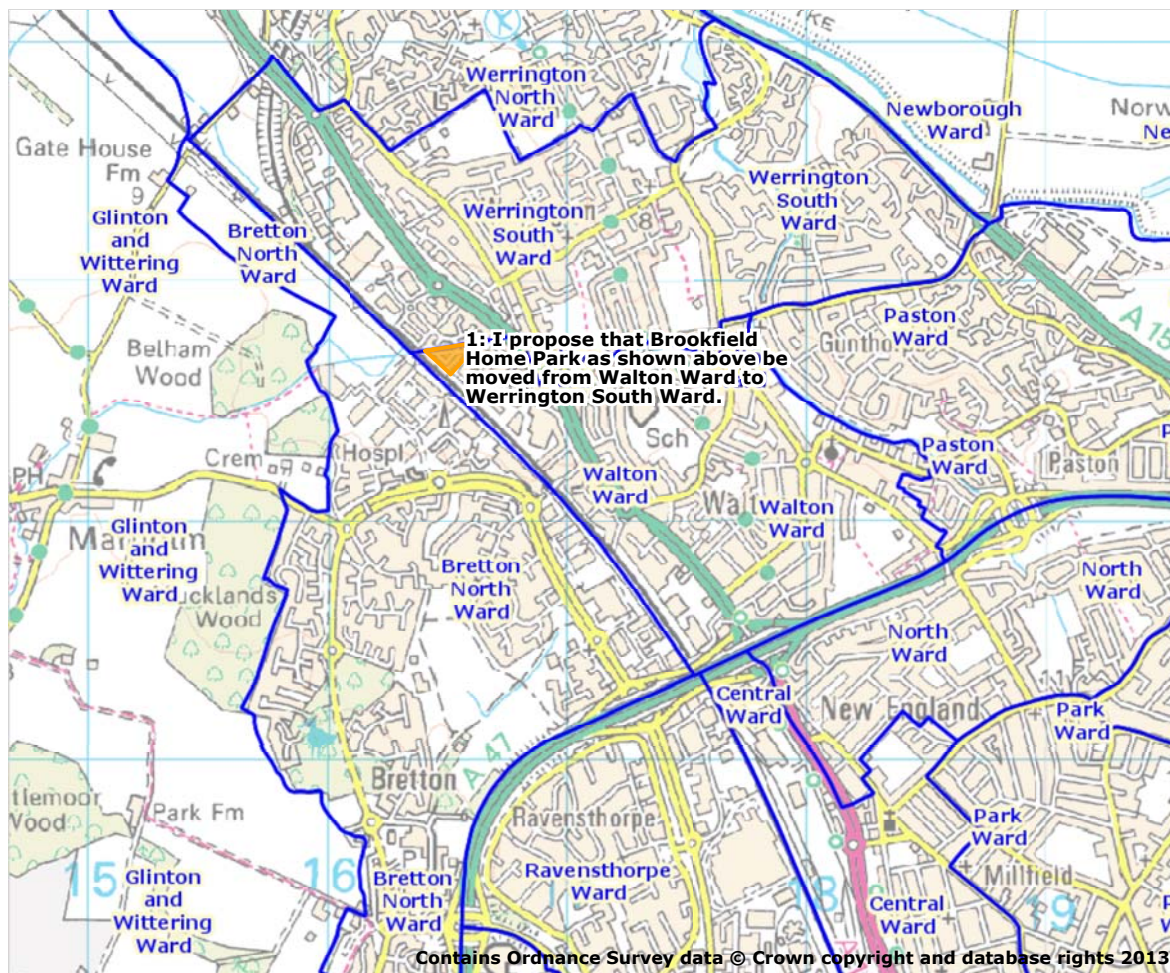

City of Peterborough

**Personal Details:**

**Name:** Philip Bridger  
**E-mail:** [REDACTED]  
**Postcode:** [REDACTED]  
**Organisation Name:** Brookfield & Dukesmead Residents' Association

**Map Features:**

1: I propose that Brookfield Home Park as shown above be moved from Walton Ward to Werrington South Ward.

**Comment text:**

Brookfield Home Park has the same access to local facilities as the area immediately to the north, Dukesmead, which is in Werrington South. Residents of Brookfield Home Park have no logical connection with Walton and their interests would be better served as part of Werrington South. I am writing both as an individual and in my capacity of chairman of the area Residents' Association which serves both Brookfield Home Park and Dukesmead.