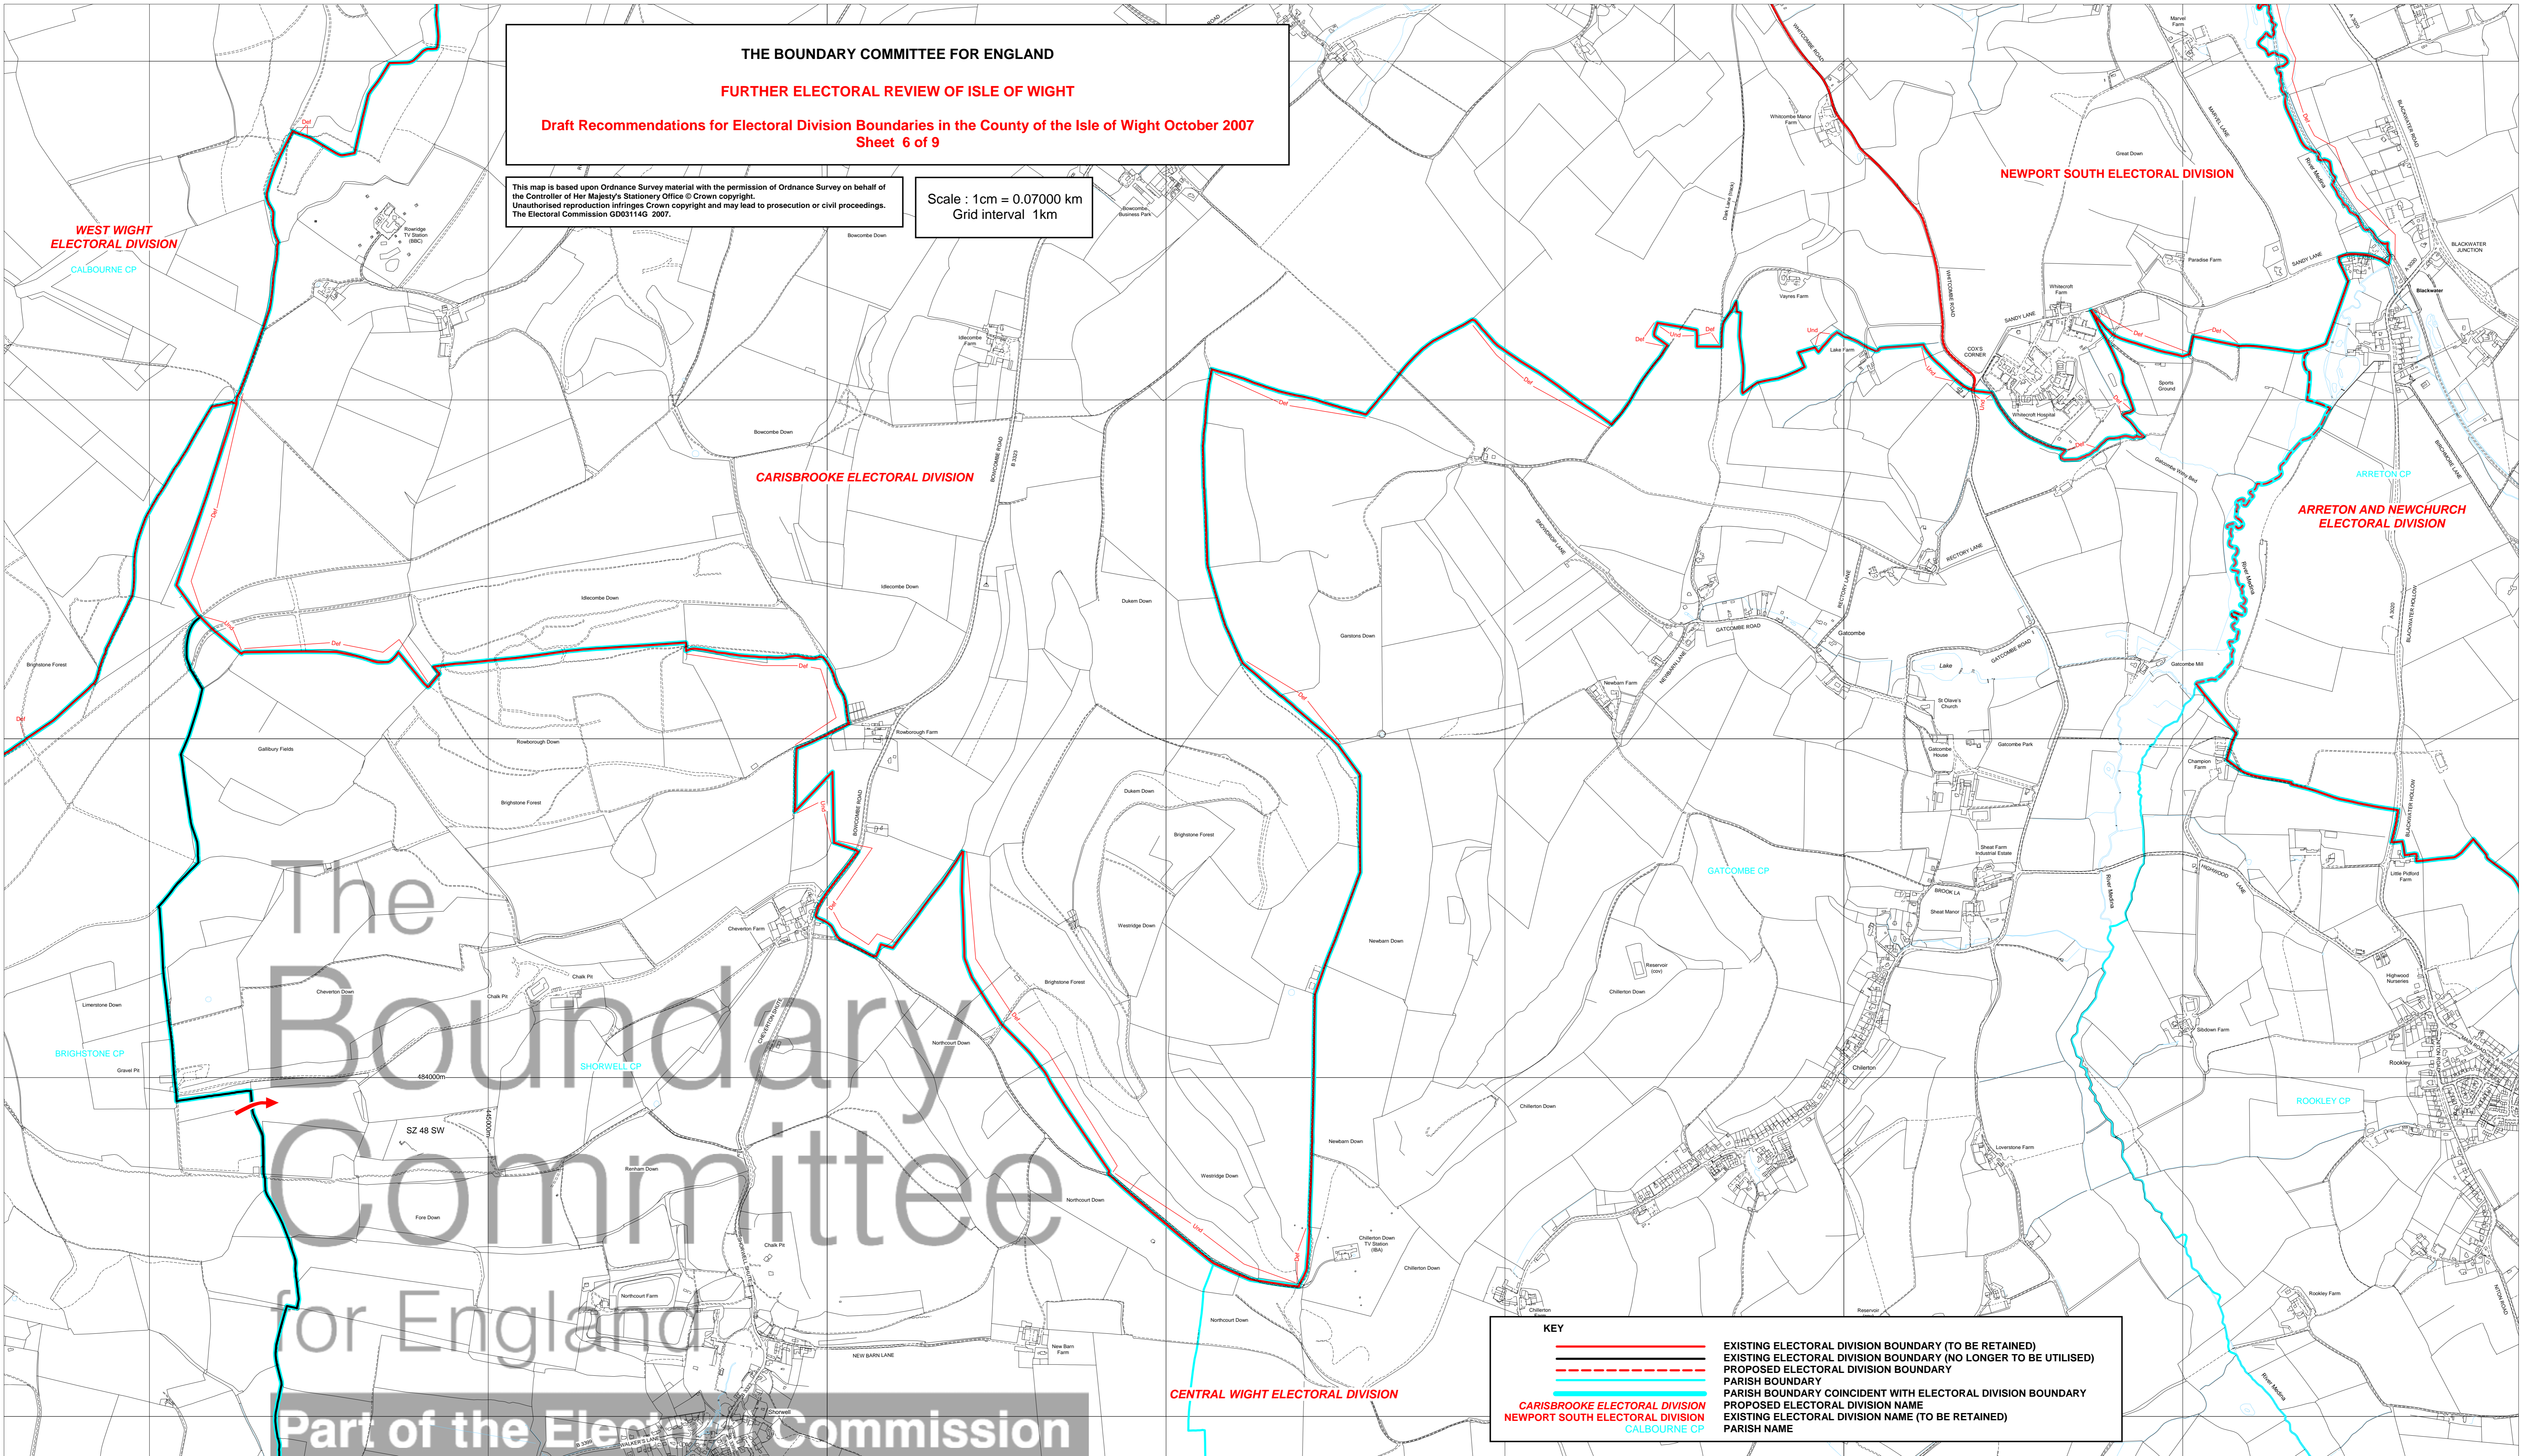

THE BOUNDARY COMMITTEE FOR ENGLAND
FURTHER ELECTORAL REVIEW OF ISLE OF WIGHT
Draft Recommendations for Electoral Division Boundaries in the County of the Isle of Wight October 2007
Sheet 6 of 9

Scale : 1cm = 0.07000 km
Grid interval 1km

KEY	
	EXISTING ELECTORAL DIVISION BOUNDARY (TO BE RETAINED)
	EXISTING ELECTORAL DIVISION BOUNDARY (NO LONGER TO BE UTILISED)
	PROPOSED ELECTORAL DIVISION BOUNDARY
	PARISH BOUNDARY
	PARISH BOUNDARY COINCIDENT WITH ELECTORAL DIVISION BOUNDARY
	CARISBROOKE ELECTORAL DIVISION
	NEWPORT SOUTH ELECTORAL DIVISION
	CALBOURNE CP
	PROPOSED ELECTORAL DIVISION NAME
	EXISTING ELECTORAL DIVISION NAME (TO BE RETAINED)
	PARISH NAME

The
Boundary
Committee
for England
Part of the Electoral Commission