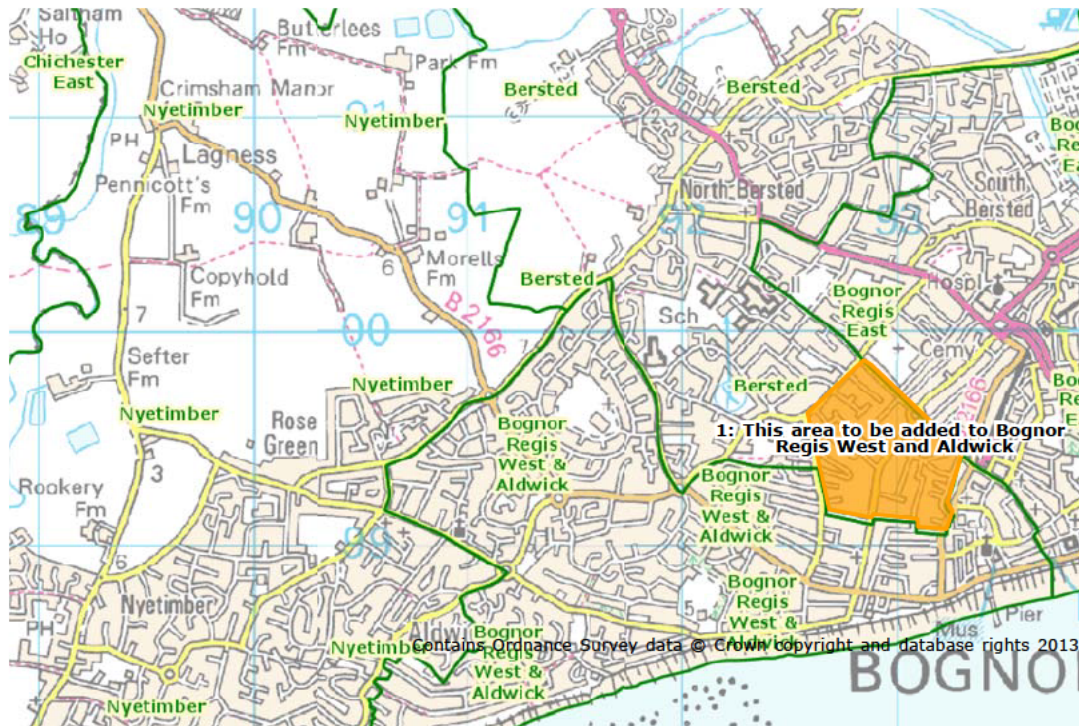

West Sussex County

Personal Details:

Name: Peter Edgington

E-mail: [REDACTED]

Postcode: [REDACTED]

Organisation Name: none

Feature Annotations

Map Features:

Annotation 1: This area to be added to Bognor Regis West and Aldwick

Comment text:

The area I have highlighted in blue has always been part of Bognor Regis. We pay our taxes to Bognor Regis Town Council, shop in Bognor Regis and often work in Bognor Regis. Bersted is not an area we identify with. Bersted has grown because of the new housing development north of the A259 and has a more rural feel than urban Bognor. I therefore feel that the area in blue east of Hawthorne Road should be added to the Bognor Regis West and Aldwick division.