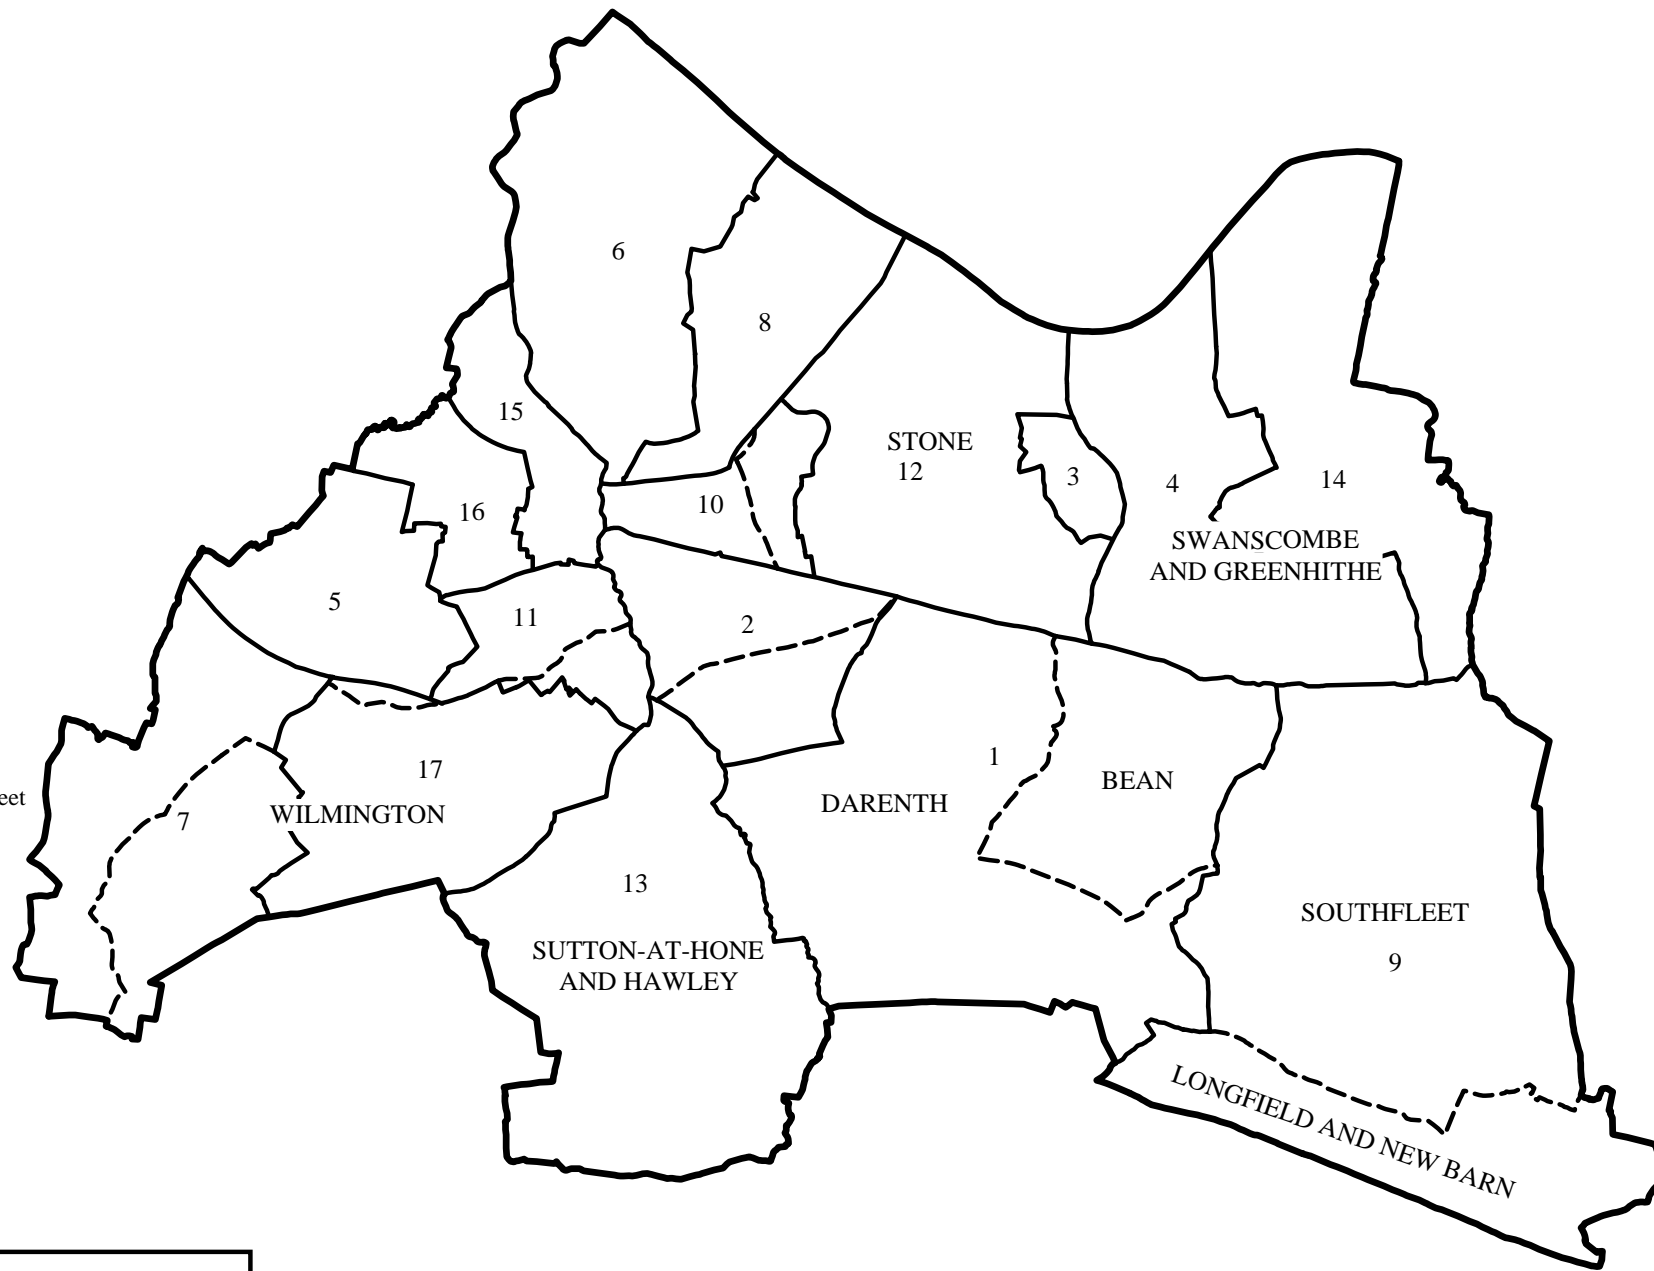

Key to Wards

- 1 Bean and Darenth
- 2 Brent
- 3 Castle
- 4 Greenhithe
- 5 Heath
- 6 Joyce Green
- 7 Joydens Wood
- 8 Littlebrook
- 9 Longfield, New Barn and Southfleet
- 10 Newtown
- 11 Princes
- 12 Stone
- 13 Sutton-at-Hone and Hawley
- 14 Swanscombe
- 15 Town
- 16 West Hill
- 17 Wilmington

KEY	
PROPOSED WARD BOUNDARY	—————
EXISTING PARISH BOUNDARY	- - - - -