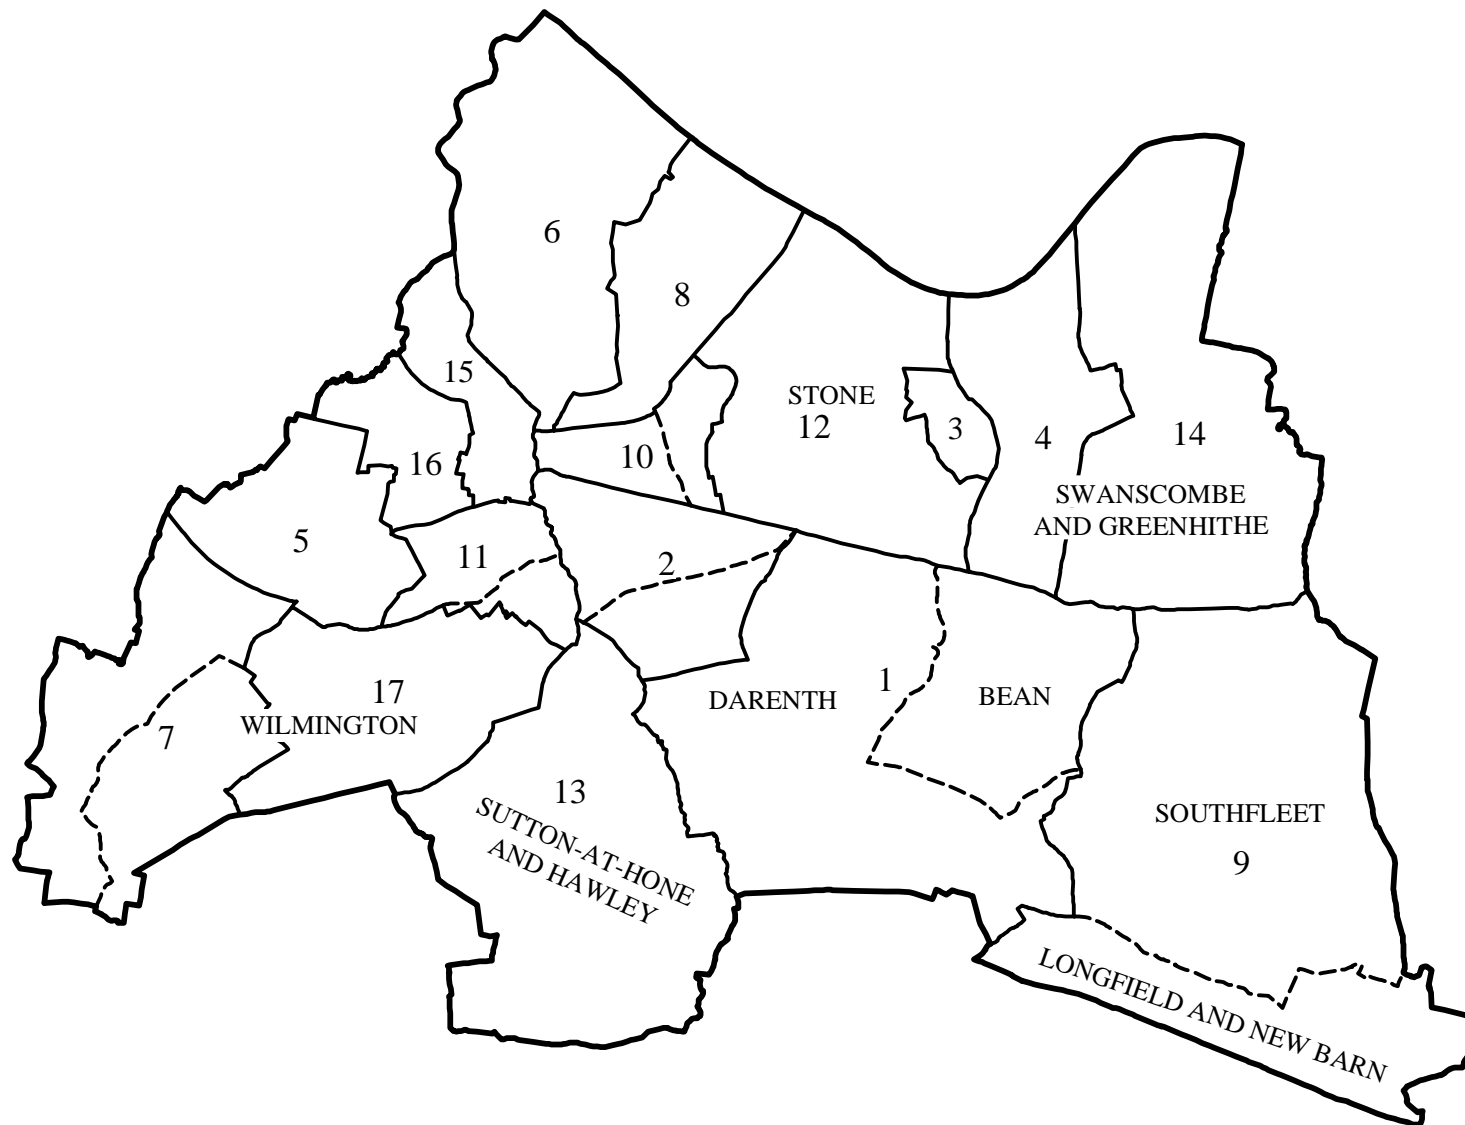

Key to Wards

- 1 Bean and Darenth
- 2 Brent
- 3 Castle
- 4 Greenhithe
- 5 Heath
- 6 Joyce Green
- 7 Joydens Wood
- 8 Littlebrook
- 9 Longfield and Southfleet
- 10 Newtown
- 11 Princes
- 12 Stone
- 13 Sutton-at-Hone and Hawley
- 14 Swanscombe
- 15 Town
- 16 West Hill
- 17 Wilmington

KEY	
PROPOSED WARD BOUNDARY	—————
EXISTING PARISH BOUNDARY	- - - - -