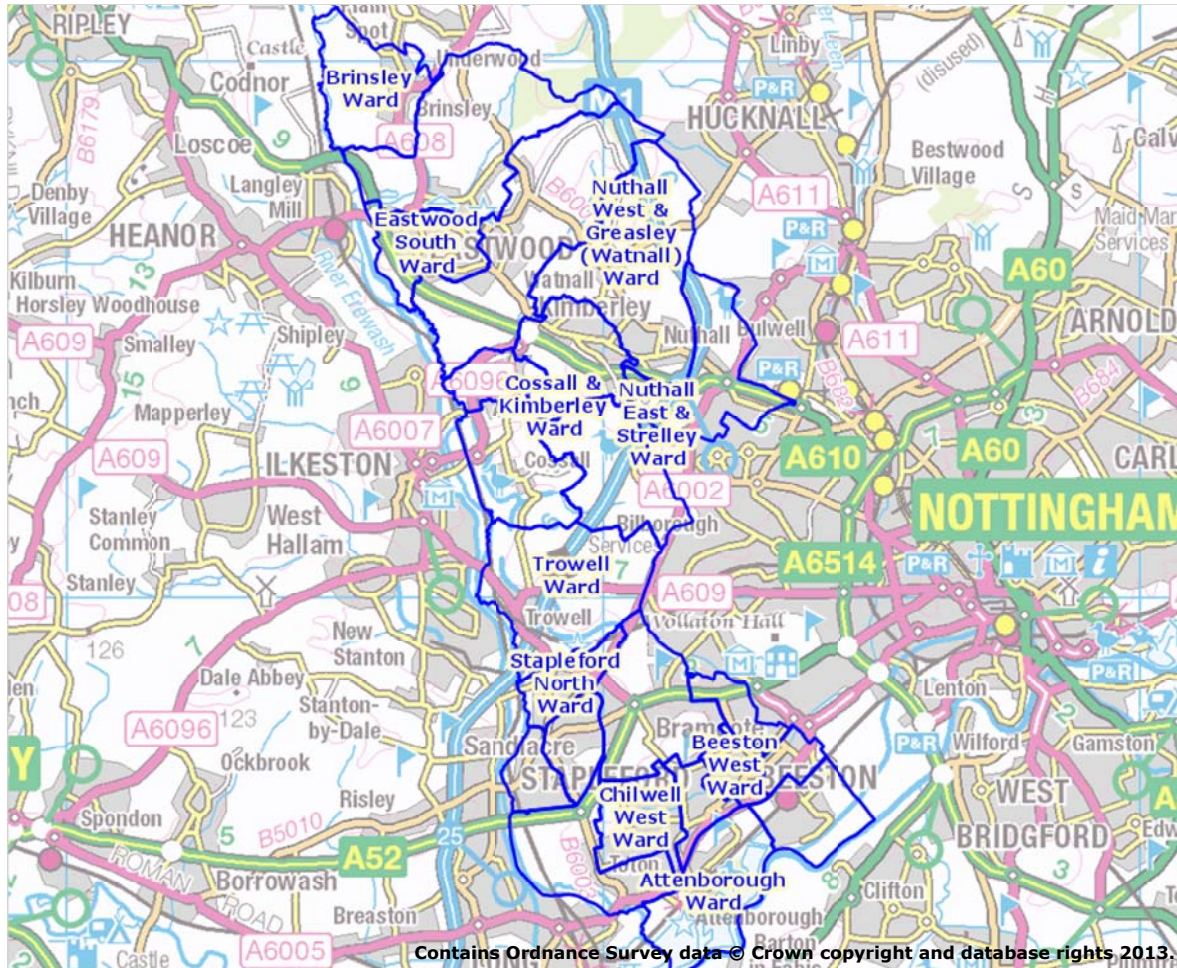

Broxtowe District

Personal Details:

Name: Colin Sansom
E-mail: [REDACTED]
Postcode: [REDACTED]
Organisation Name: North West Broxtowe Labour Party

**Map Features:****Comment text:**

In order to equalise numbers in the Kimberley area we would suggest the following: i. Transfer parts of the Glebe, plus Newtons Lane to Awsworth. ii. Transfer Polling Area UU1 and part of UU3 to Kimberley.