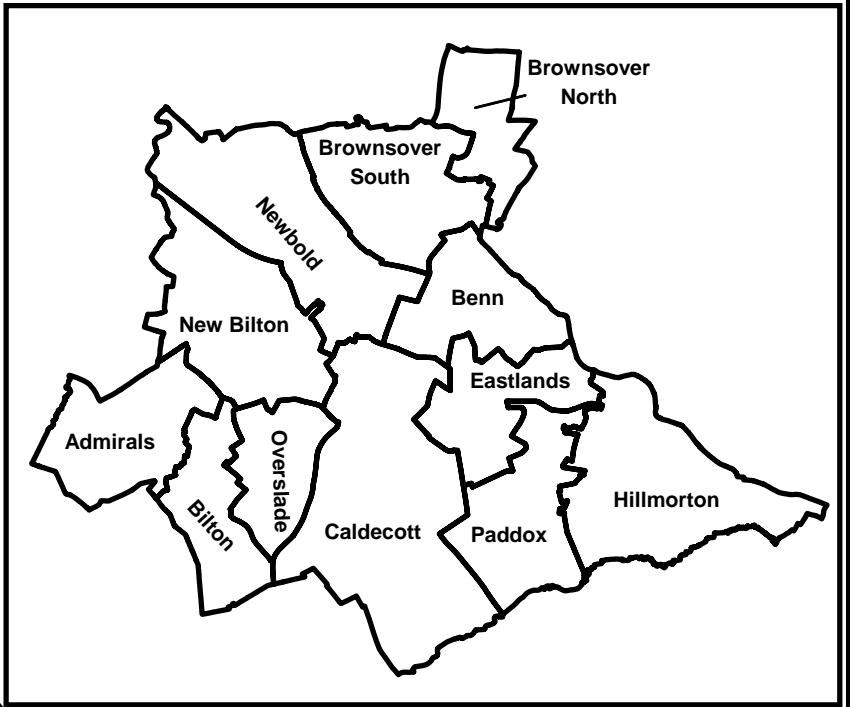

# Wards in Rugby Borough

Key  
Ward boundary