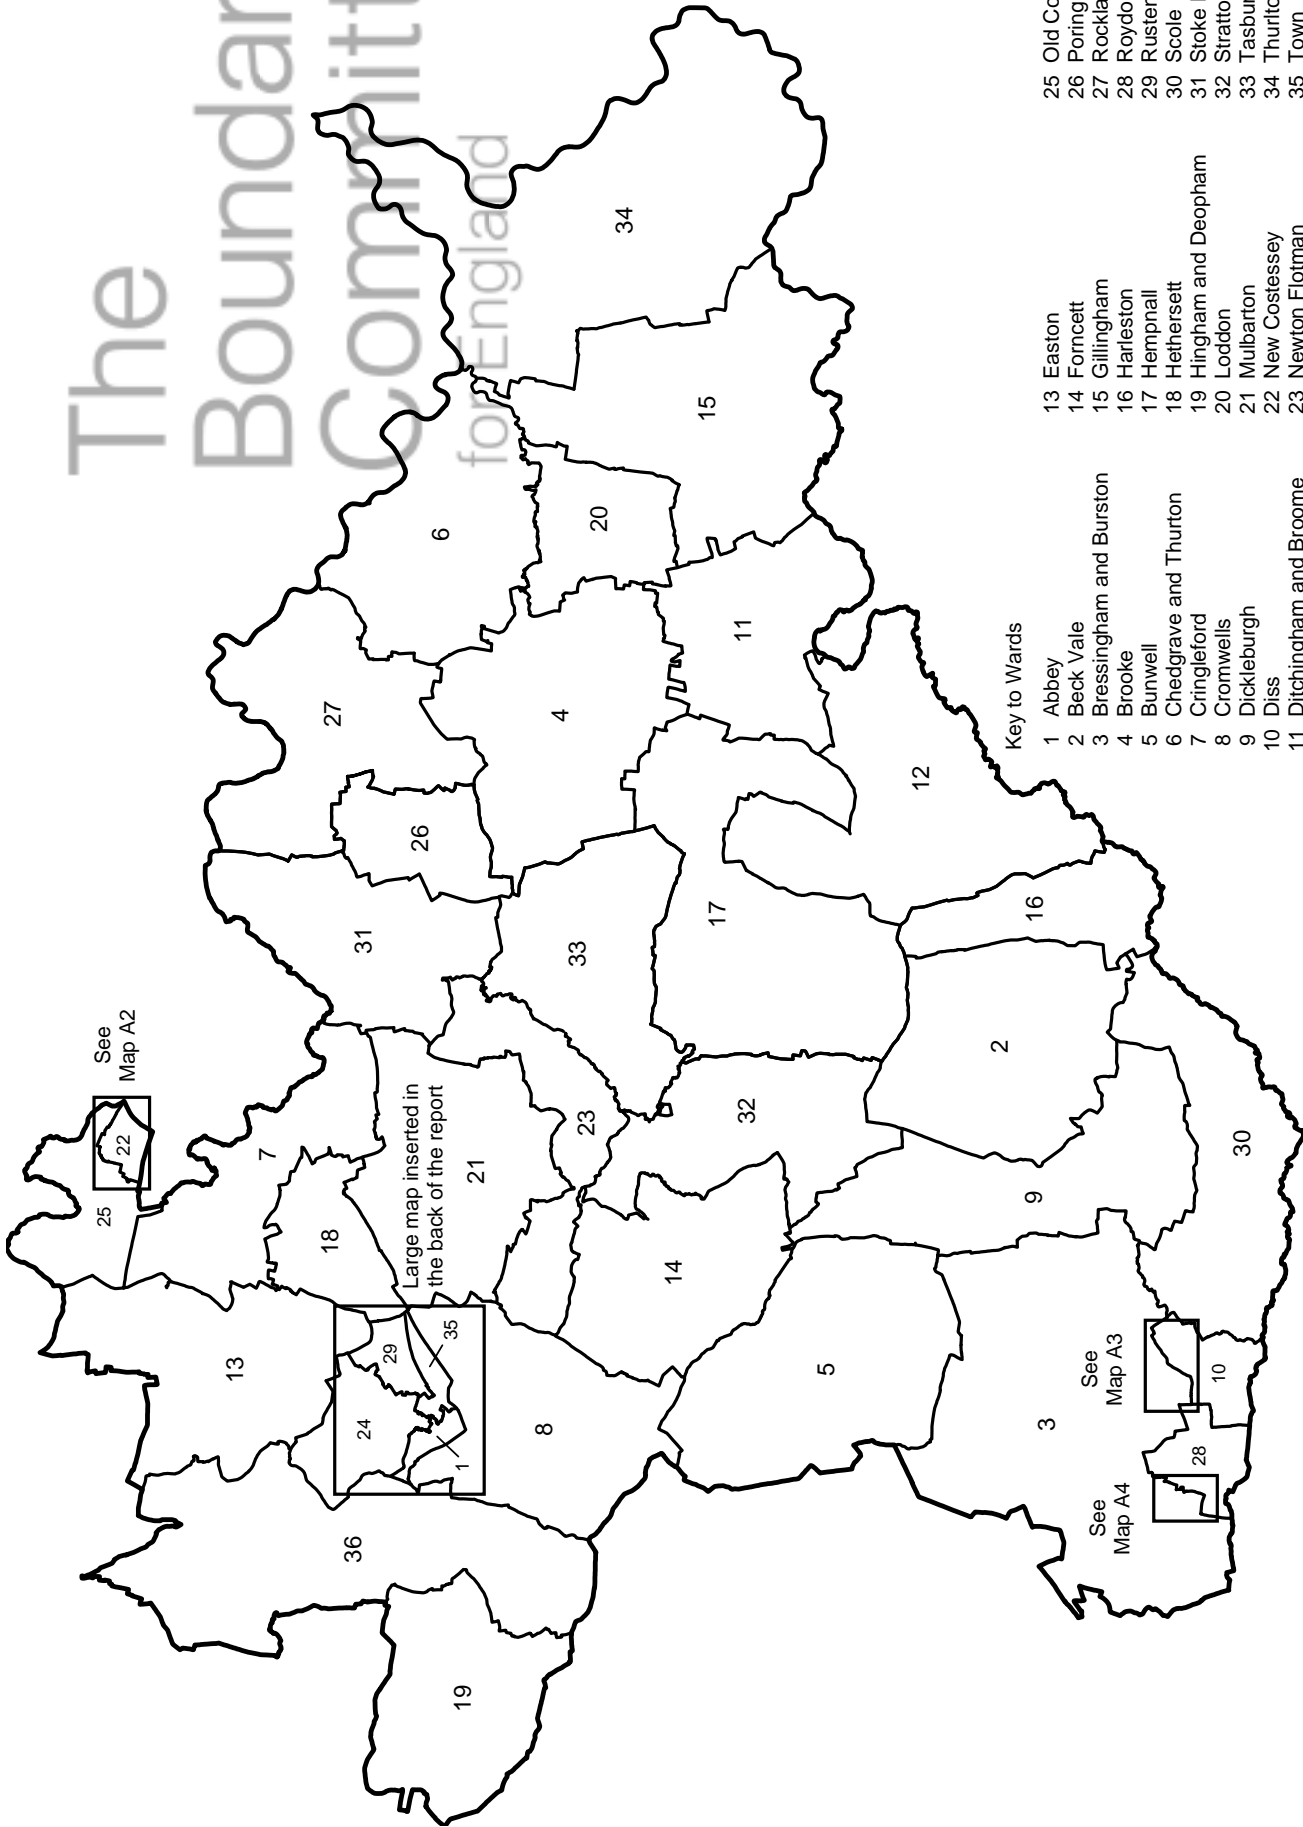

The Boundary Committee for England

Key to Wards

- 1 Abbey
- 2 Beck Vale
- 3 Bressingham and Burston
- 4 Brooke
- 5 Bunwell
- 6 Chedgrave and Thurton
- 7 Cringleford
- 8 Cromwells
- 9 Dickleburgh
- 10 Diss
- 11 Ditchingham and Broome
- 12 Earsham

- 13 Easton
- 14 Fornsett
- 15 Gillingham
- 16 Harleston
- 17 Hemphall
- 18 Hethersett
- 19 Hingham and Deopham
- 20 Loddon
- 21 Mulbarton
- 22 New Costessey
- 23 Newton Flotman
- 24 Northfields

- 25 Old Costessey
- 26 Poringland with the Framingham
- 27 Rockland
- 28 Roydon
- 29 Rustens
- 30 Scole
- 31 Stoke Holy Cross
- 32 Stratton
- 33 Tasburgh
- 34 Thurlton
- 35 Town
- 36 Wicklewood