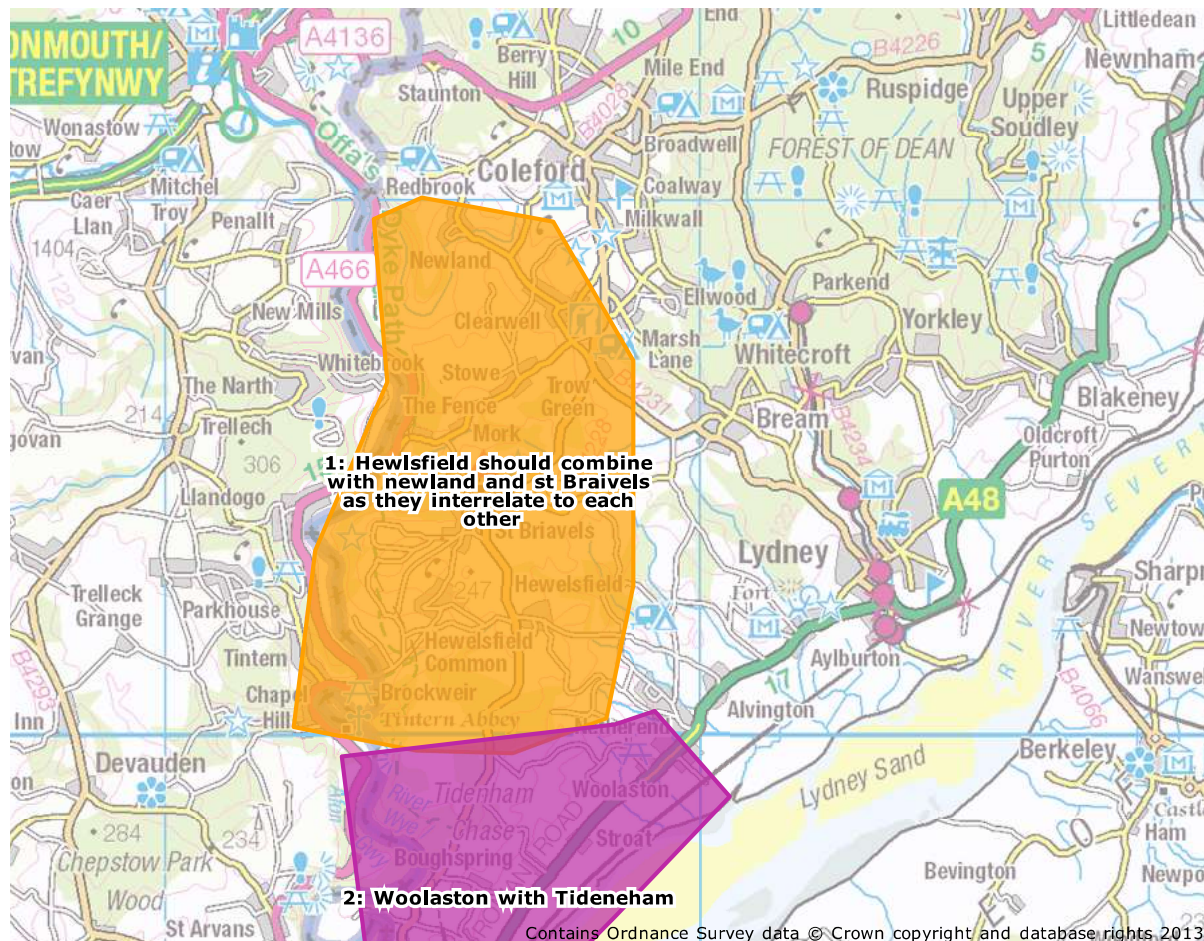

**Forest of Dean District**

**Personal Details:**

**Name:** C Chapman

**E-mail:** [REDACTED]

**Postcode:** [REDACTED]

**Organisation Name:**

**Feature Annotations**

**Map Features:**

Annotation 1: Hewelsfield should combine with newland and st Braivels as they interrelate to each other

Annotation 2: Woolaston with Tideneham

**Comment text:**

**Uploaded Documents:**

None Uploaded