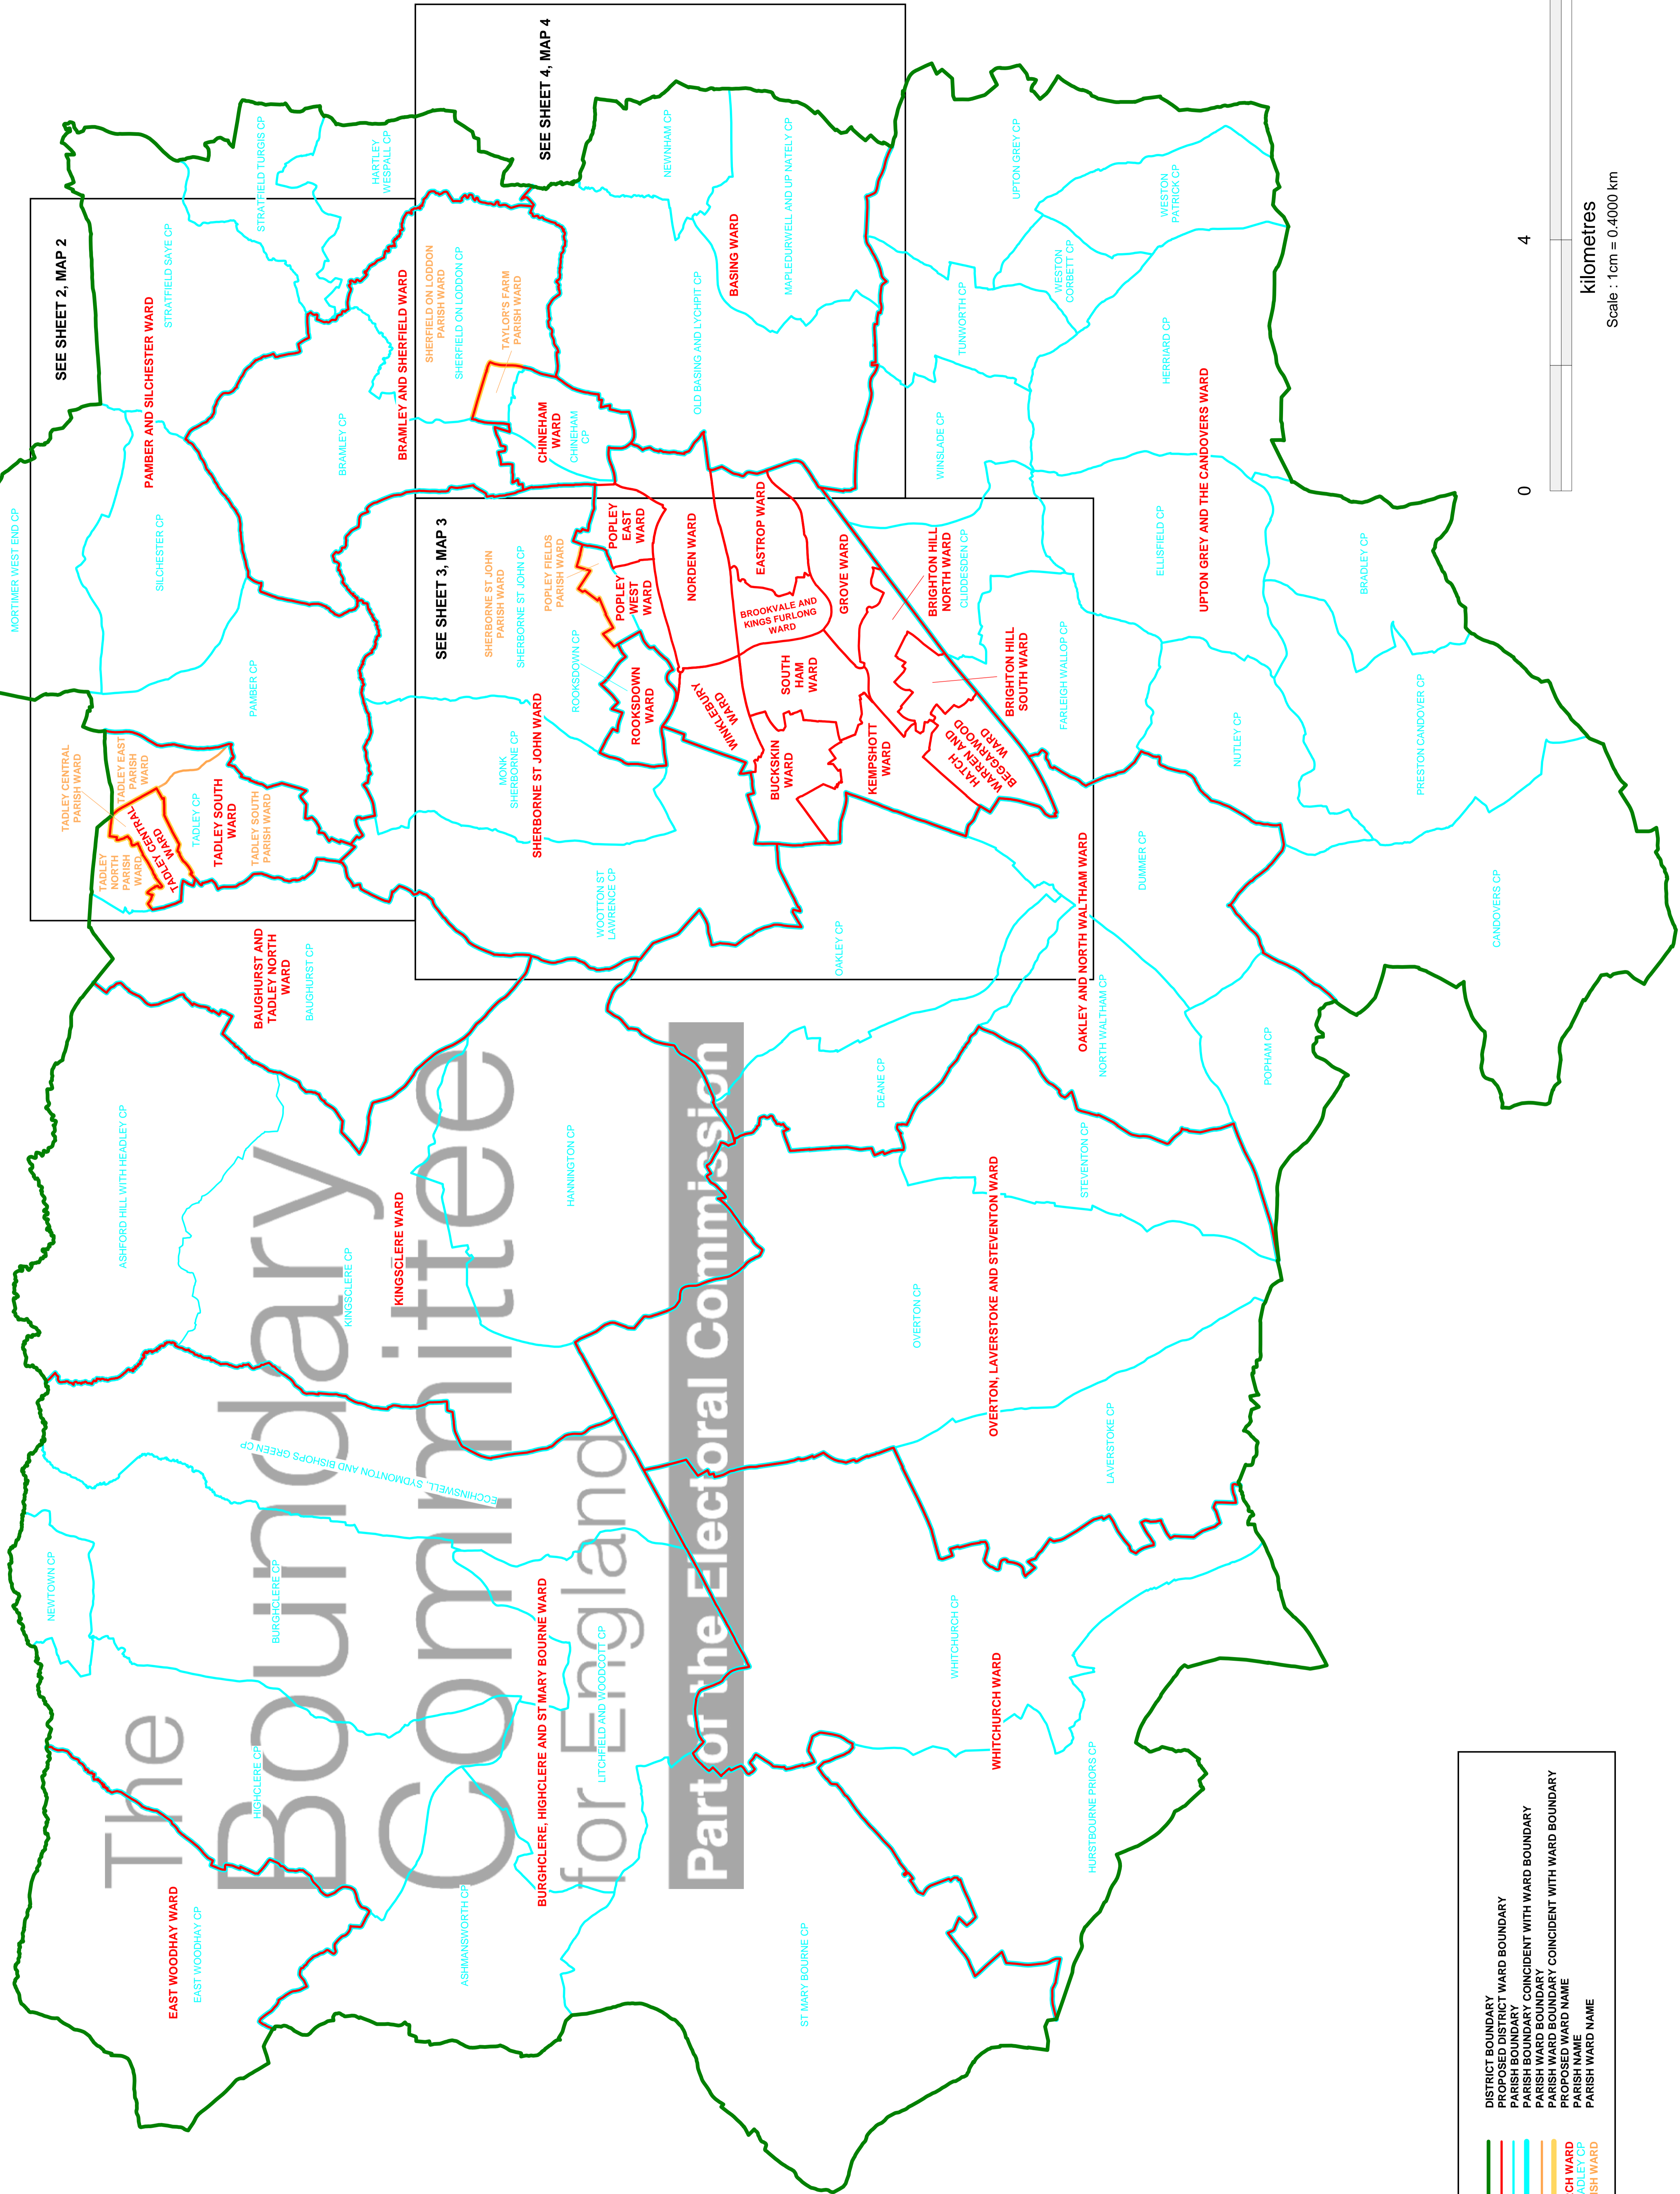

THE BOUNDARY COMMITTEE FOR ENGLAND
FURTHER ELECTORAL REVIEW OF BASINGSTOKE AND DEANE
Final Recommendations for Ward Boundaries in the Borough of Basingstoke and Deane October 2007
Sheet 1 of 4

KEY

	DISTRICT BOUNDARY
	PROPOSED DISTRICT WARD BOUNDARY
	PARISH BOUNDARY
	PARISH BOUNDARY COINCIDENT WITH WARD BOUNDARY
	PARISH WARD BOUNDARY COINCIDENT WITH WARD BOUNDARY
	PROPOSED WARD NAME
	PARISH NAME
	PARISH WARD NAME