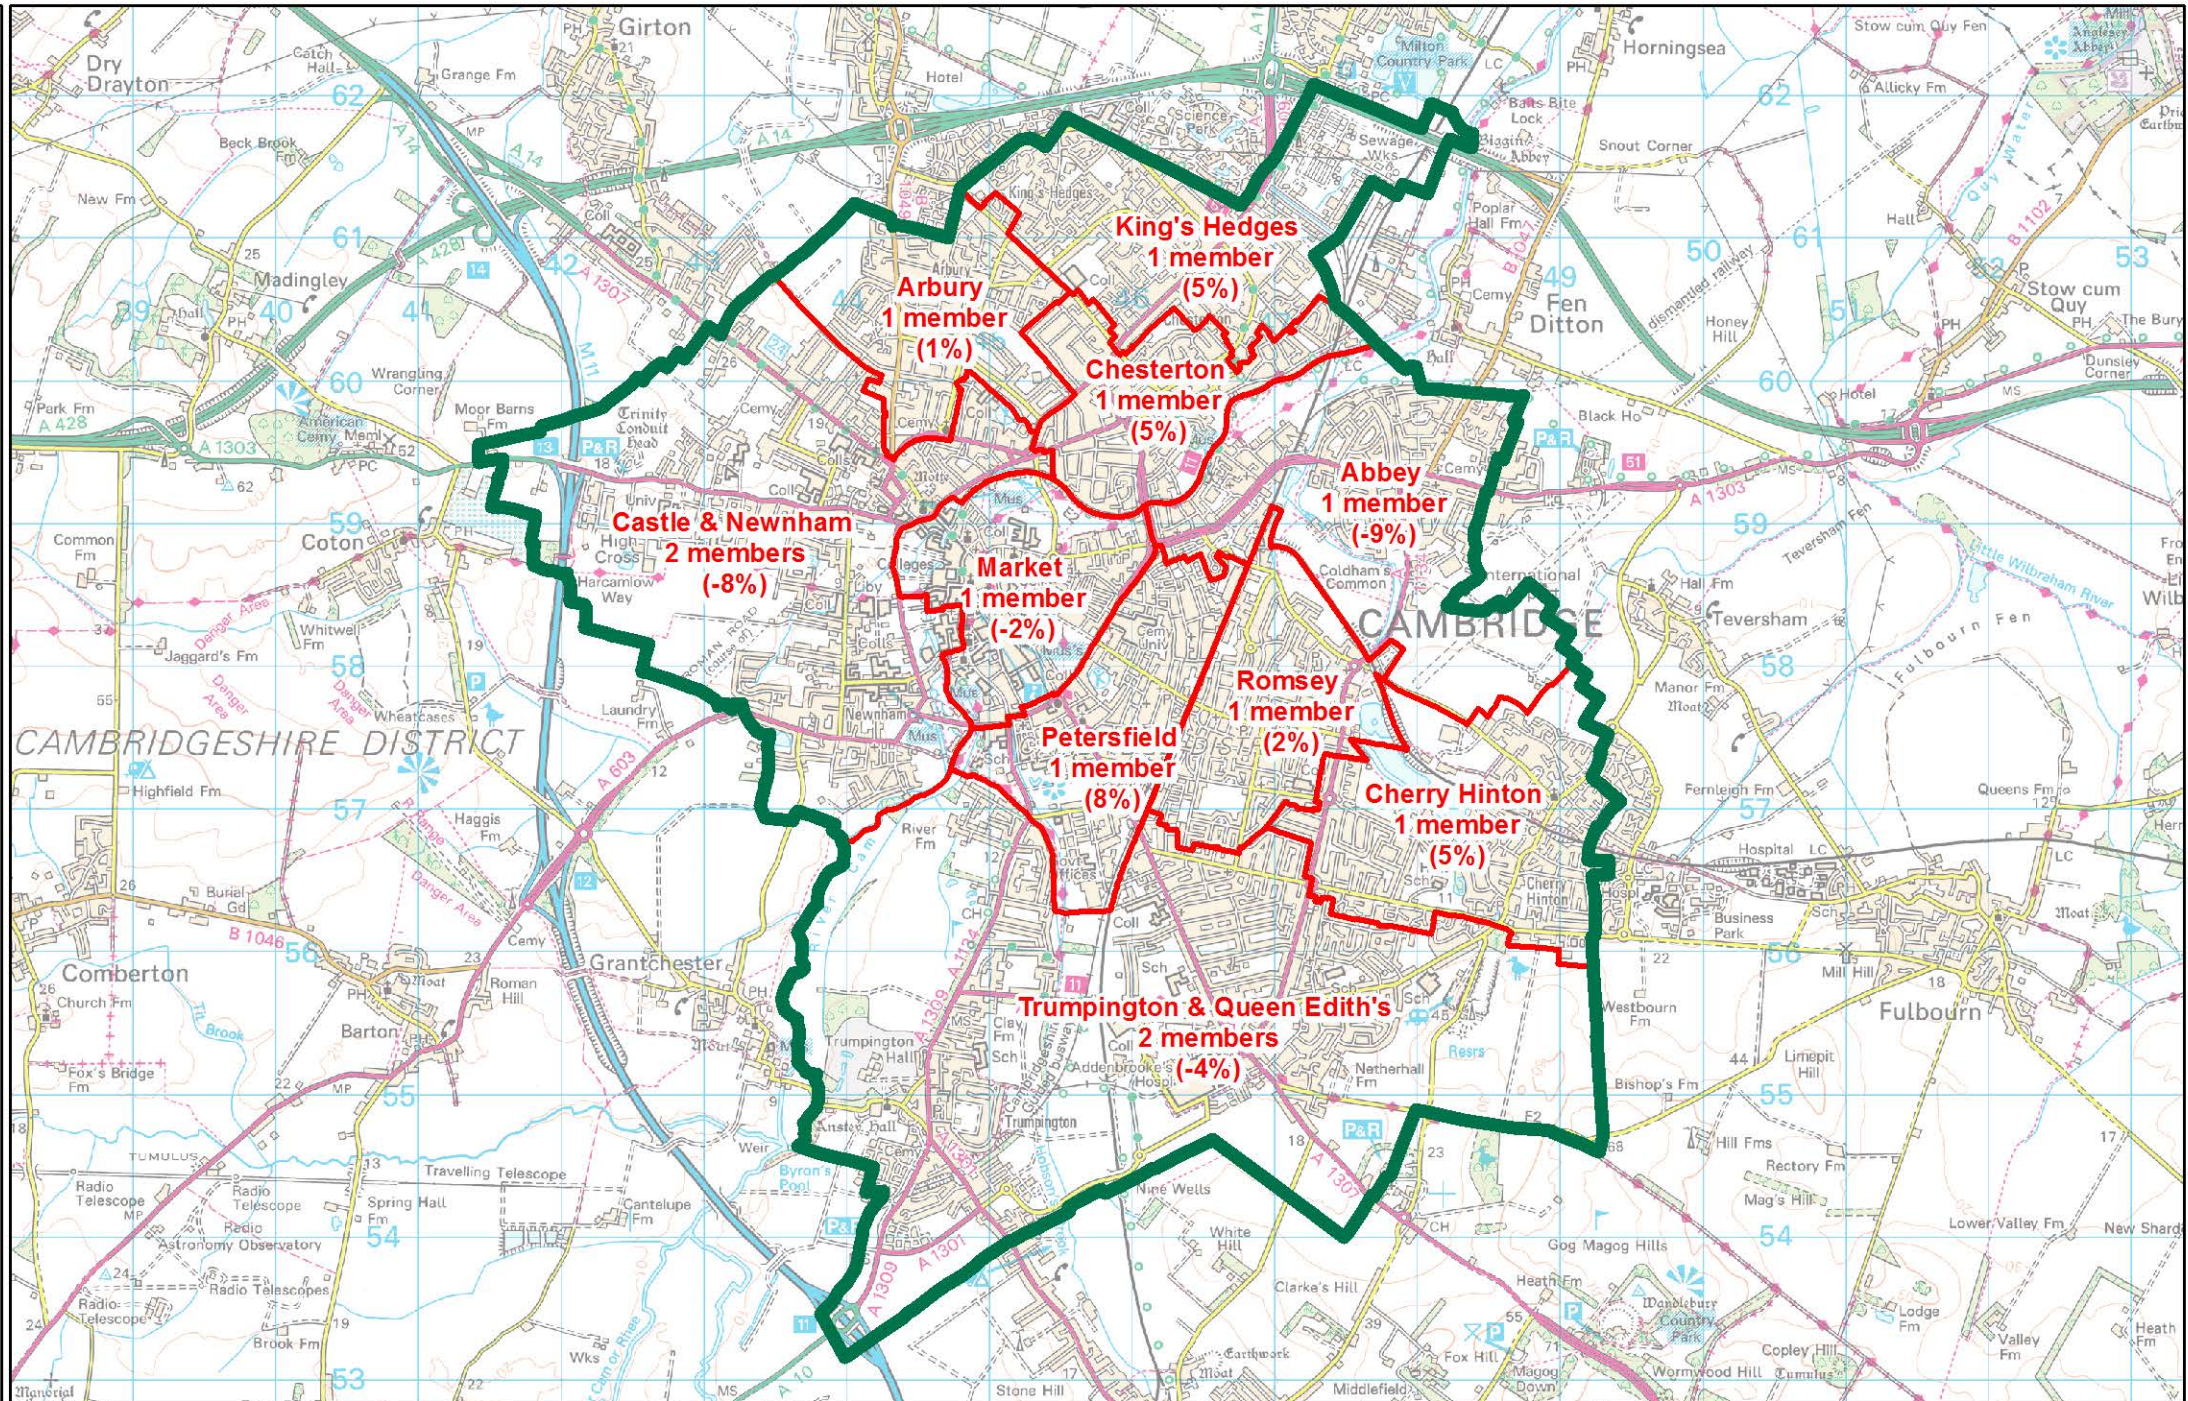

Cambridge further draft recommendations

-  Cambridge District (B)
-  Further Draft Recommendations

0 0.425 0.85 1.7
Kilometers

Contains OS data © Crown copyright and database right 2015.