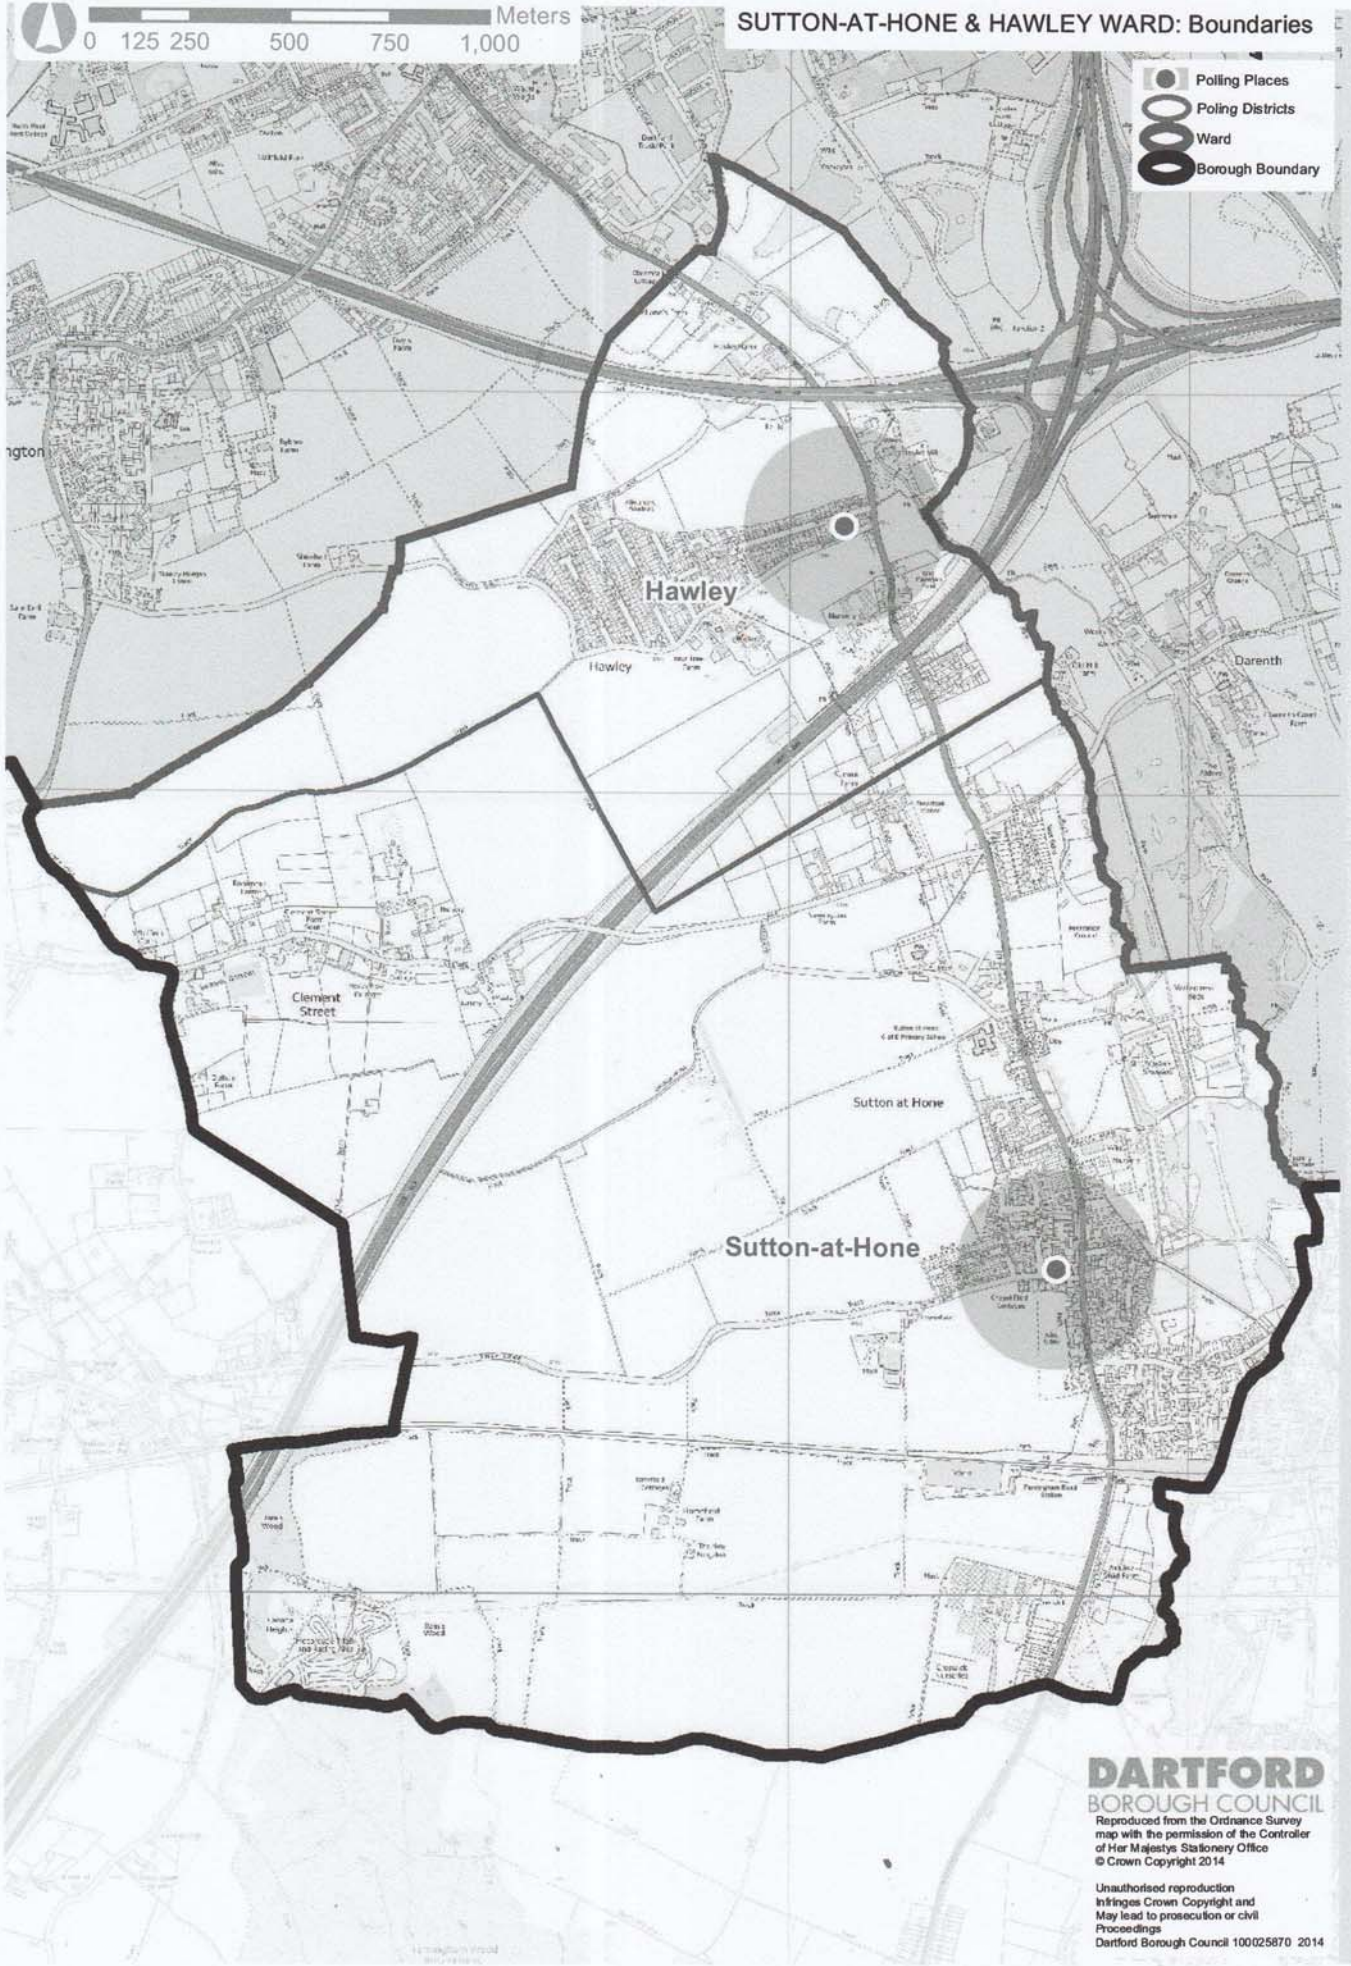

SUTTON-AT-HONE & HAWLEY WARD: Boundaries

- Polling Places
- Poling Districts
- Ward
- Borough Boundary

DARTFORD
BOROUGH COUNCIL

Reproduced from the Ordnance Survey map with the permission of the Controller of Her Majesty's Stationery Office © Crown Copyright 2014