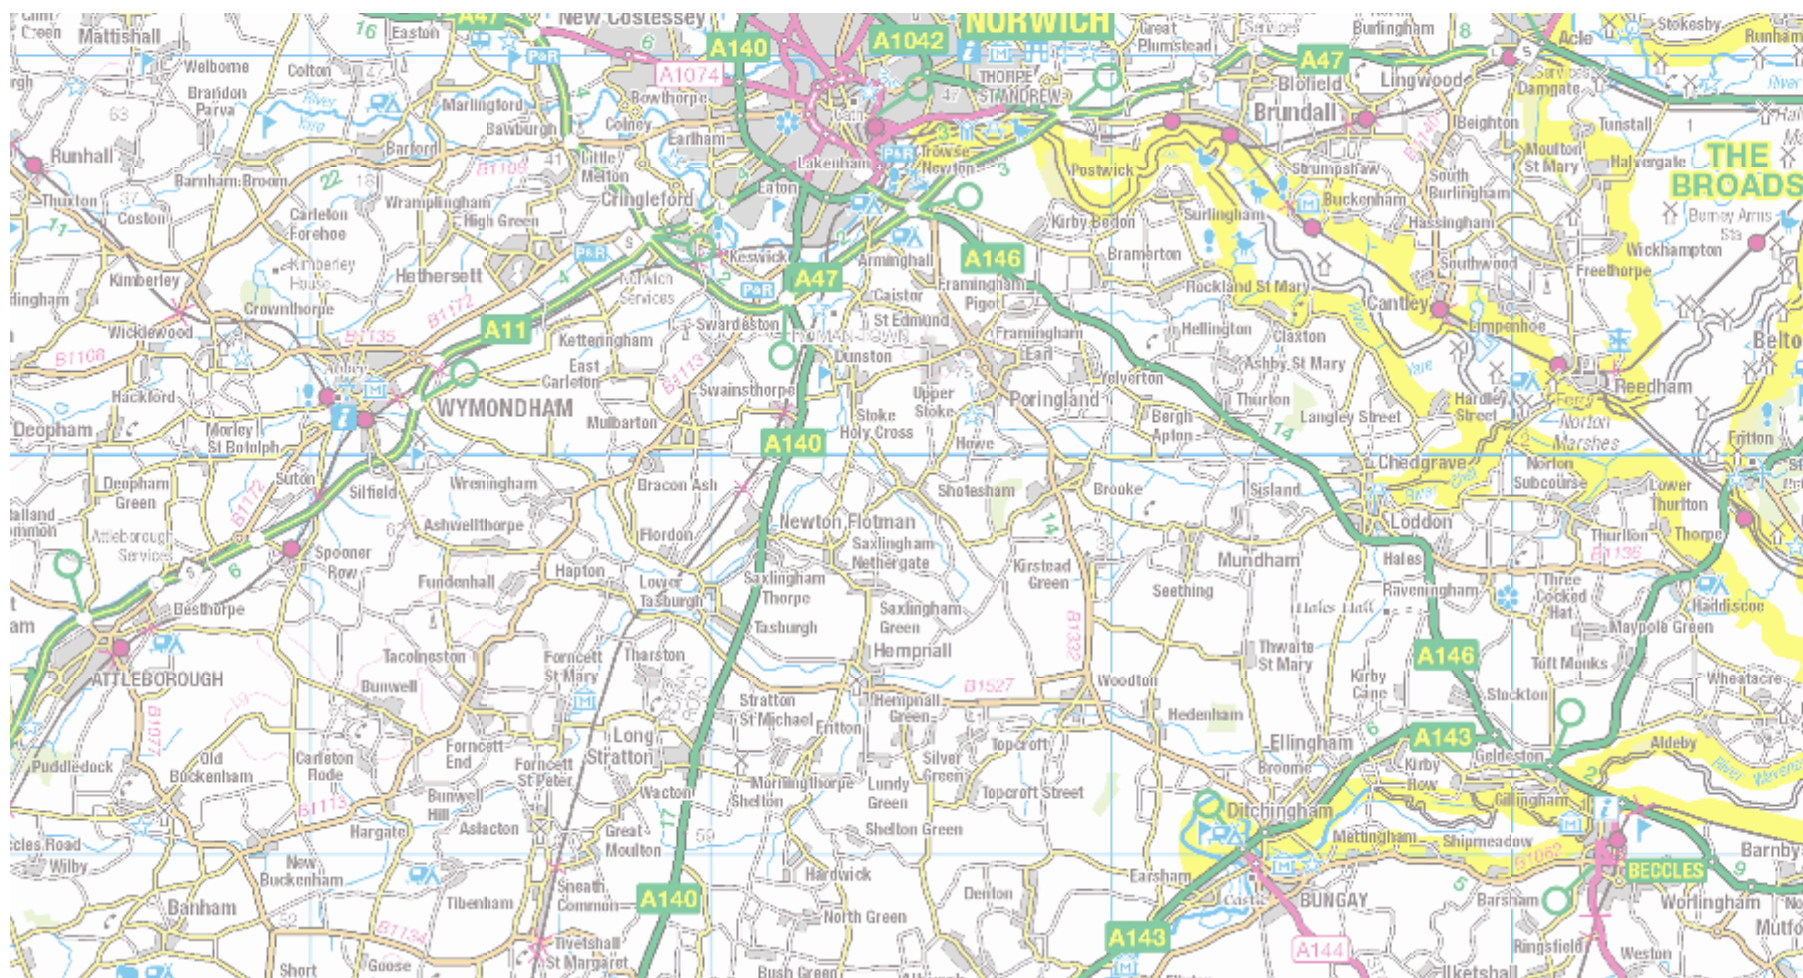

## South Norfolk District

### Feature Annotations

**Map Features:**

Annotation 1: Lodge Farm

**Comment text:**

Put all of Lodge Farm in Old Costessey as I currently have to cross the A47 to get to the voting office (Bawburgh Hall)