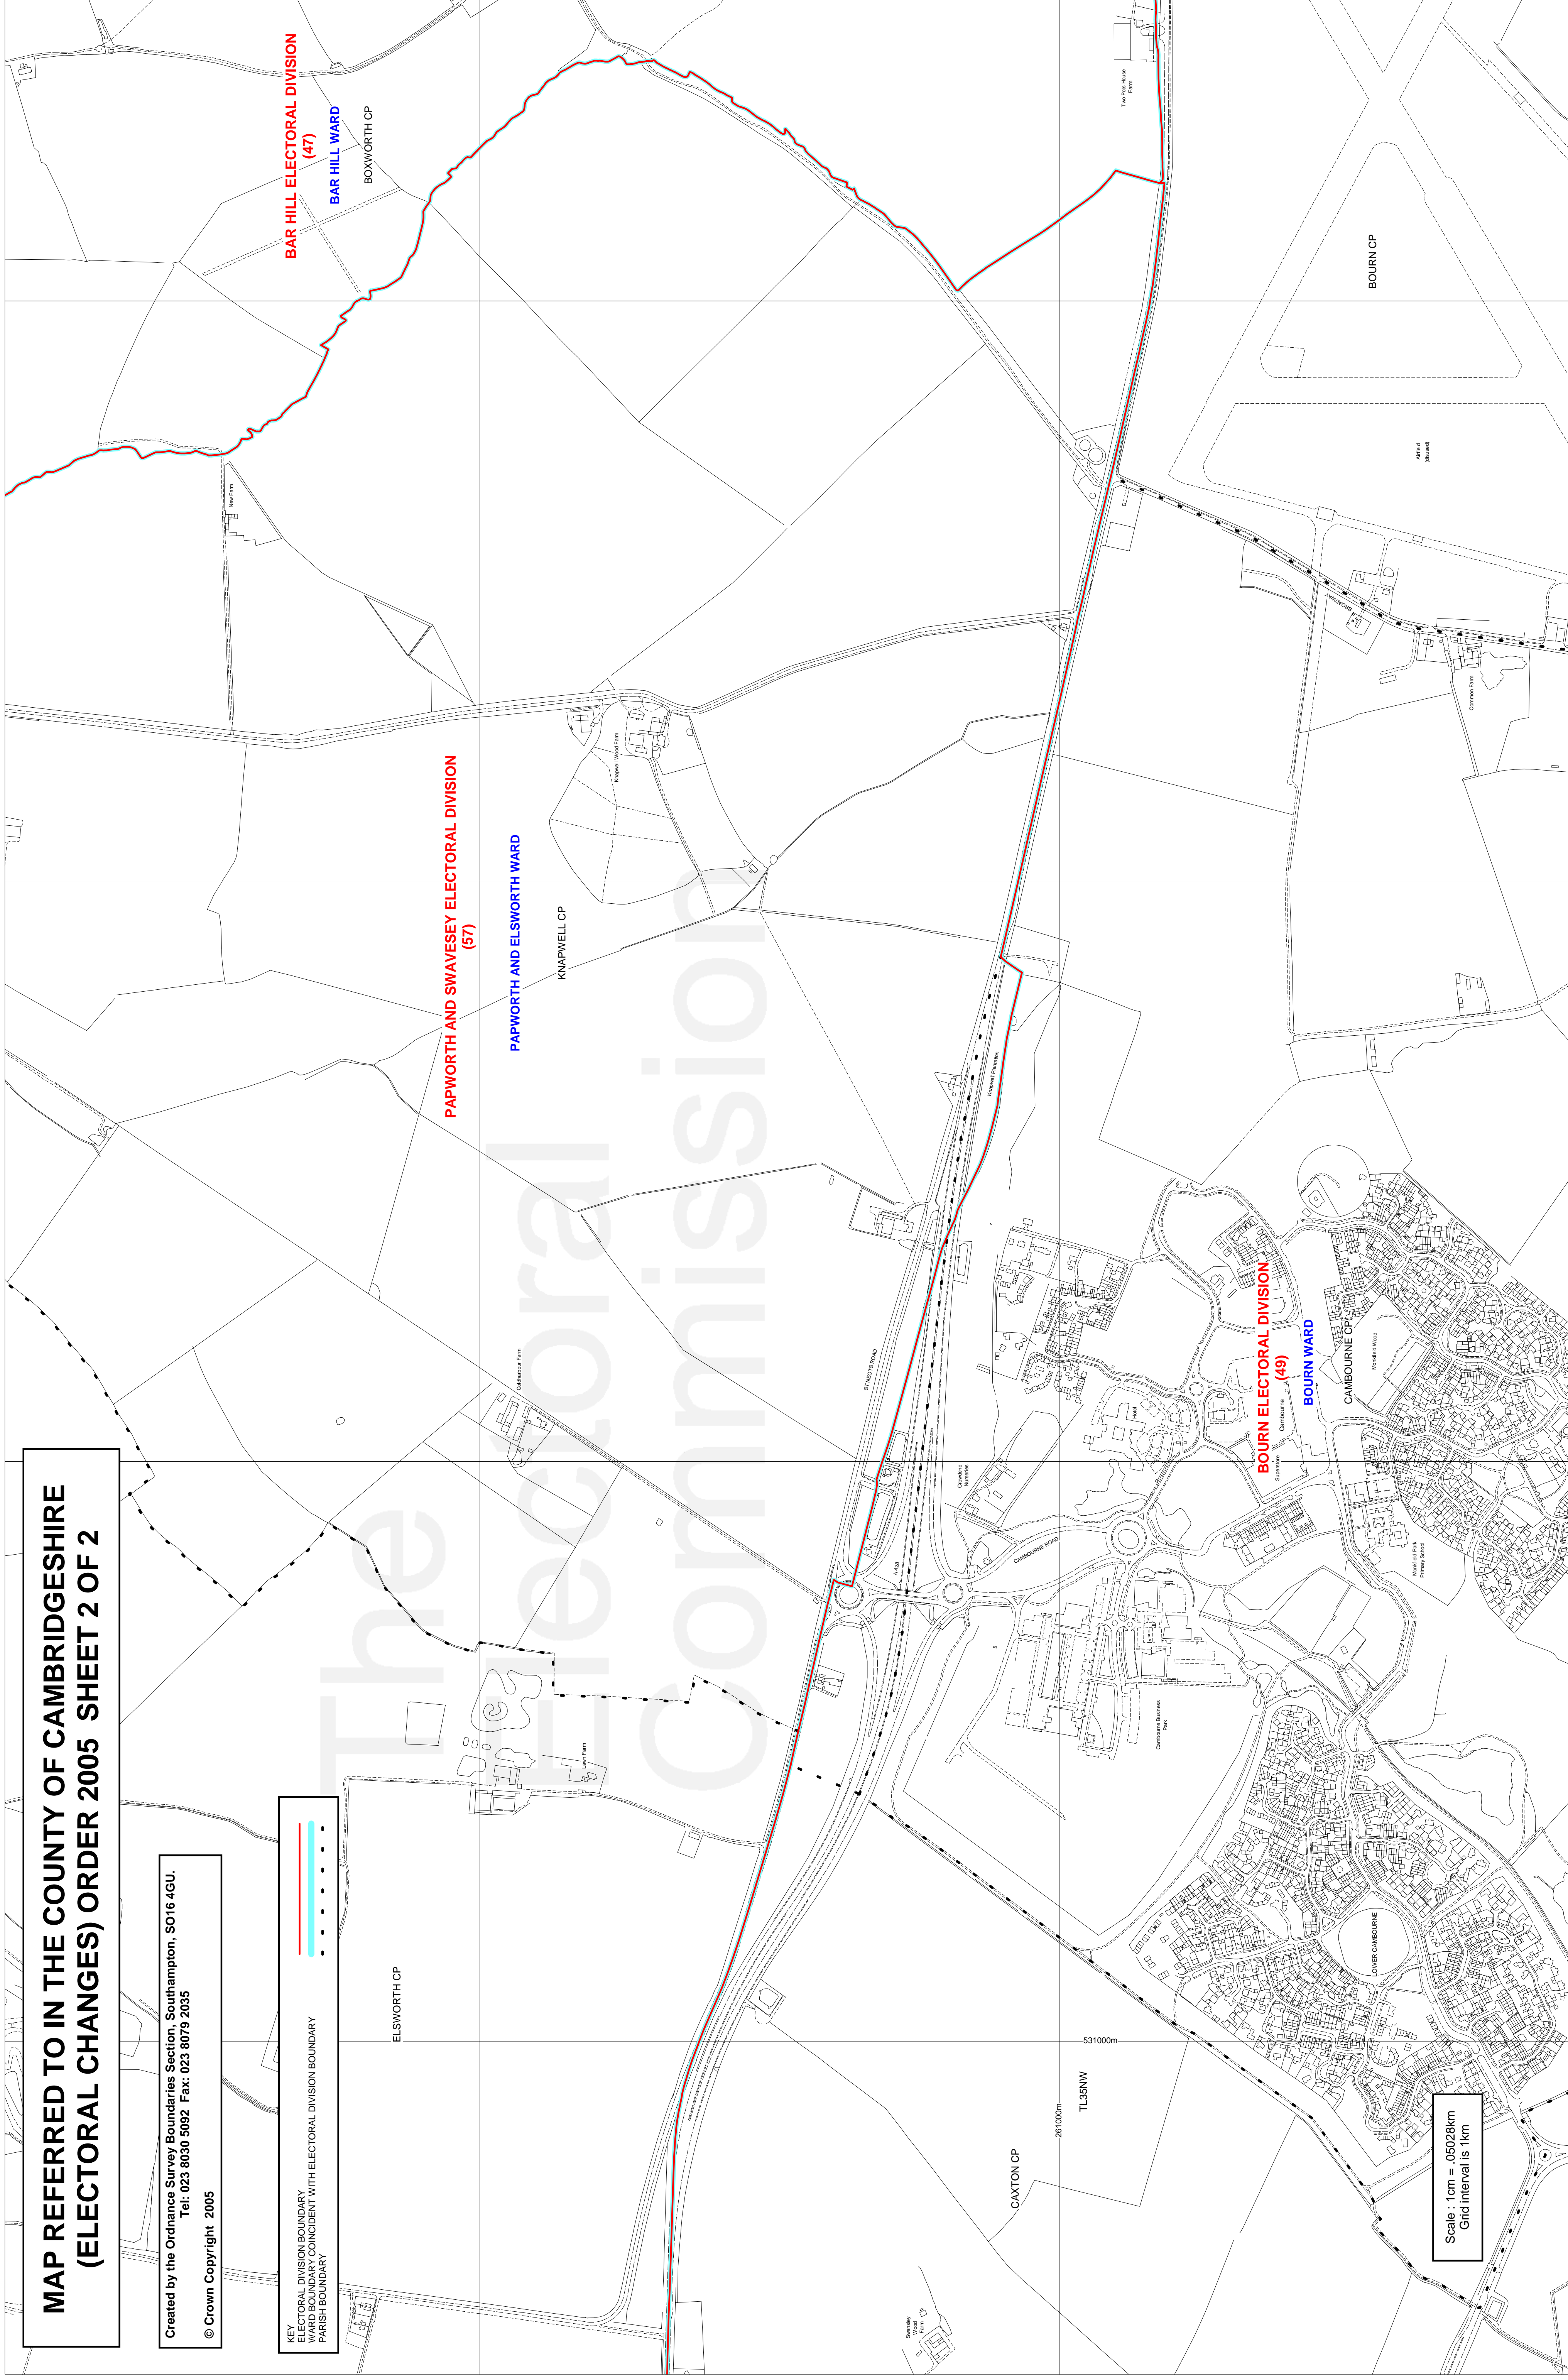

MAP REFERRED TO IN THE COUNTY OF CAMBRIDGESHIRE (ELECTORAL CHANGES) ORDER 2005 SHEET 2 OF 2

Created by the Ordnance Survey Boundaries Section, Southampton, SO16 4GU.
Tel: 023 8030 5092 Fax: 023 8079 2035
© Crown Copyright 2005

KEY

- ELECTORAL DIVISION BOUNDARY (Red line)
- WARD BOUNDARY COINCIDENT WITH ELECTORAL DIVISION BOUNDARY (Blue line)
- PARISH BOUNDARY (Dashed line)

Scale : 1 cm = .05028km
Grid interval is 1km